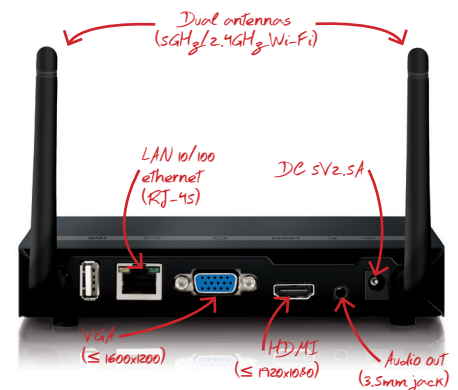

Wireless Access Point

Broadcast an additional wireless SSID signal for your team or your guests to connect to.

USB Guest Access

Enables users to present without installing software on their device in as little as 5 seconds.

SPECIFICATIONS

Processor	800MHz
Standards	IEEE 802.11 a/b/g/n 5GHz/2.4GHz (selective) IEEE 802.3 (10BASE-T), IEEE8023u (100BASE-TX)
Security	IEEE Standard 64/128 bit WEP/WPA/WPA2-PSK
Management	Web-Based Configuration, SNMP V2
Output Resolutions (VGA)	SVGA (800x600), XGA (1024x768), WXGA (1280x768), WXGA (1280x800), WXGA (1360x768), WXGA+ (1440x900), UXGA (1600x1200)
Output Resolutions (HDMI)	720p (1280x720), 1080i (1920x1080), 1080p (1920x1080)
Supported Windows Operating Systems	Windows 7,8,10 (Windows RT is not included)
Supported OS X Operating Systems	Mac OSX 10.9 and above
Supported Mobile Operating Systems	Android 4.1 and above iOS 4.2 and above
Power	External power adapter (DC 5V 2.6A)
Onboard Interfaces	15Pin VGA USB 2.0 (x3) HDMI Reset Button RJ-45 Stereo Phone Jack
Certificate	FCC / CE