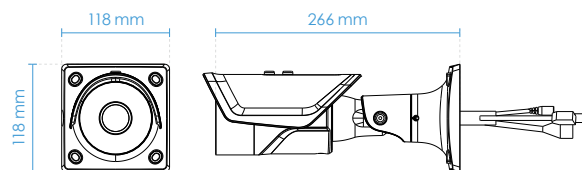

Technical Specifications

System Requirements

Operating System	Microsoft Windows 8/7
Web Browser	Mozilla Firefox 7~43 (streaming only) Internet Explorer 10/11
Other Players	VLC: 1.1.11 or above Quicktime: 7 or above

Included Accessories

Others	Quick installation guide, warranty card, screw pack, alignment sticker

Dimensions

Compatible Accessories

Mounting Kits