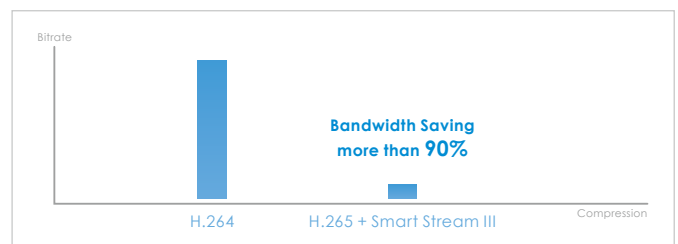

H.265 + Smart Stream III, Ultra-low Bandwidth