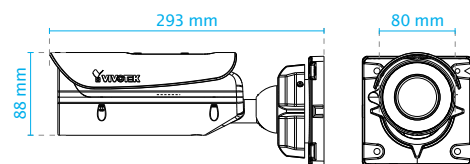

Intelligent Video	
Video Motion Detection	Five-window video motion detection
Alarm and Event	
Alarm Triggers	Motion detection, manual trigger, digital input, periodical trigger, system boot, recording notification, camera tampering detection, audio detection
Alarm Events	Event notification using digital output, HTTP, SMTP, FTP, NAS server and SD Card File upload via HTTP, SMTP, FTP, NAS server and SD card
General	
Smart Focus System	Remote Focus (IB836BA-HT/EHT) RJ-45 cable connector for Network/PoE connection Audio input Audio output DC 12V power input Digital input*1 Digital output*1
Connectors	
LED Indicator	System power and status indicator DC 12V
Power Input	IB836BA-HT/HF3: IEEE 802.3af/at PoE Class 0 IB836BA-EHT/EHF3: IEEE 802.3at PoE Class 4
Power Consumption	IB836BA-HT: Max. 13 W IB836BA-EHT/EHF3: Max. 25 W (Heater on) IB836BA-HF3: Max. 9 W
Dimensions	Ø 88 x 293 mm
Weight	Net: 1264 g
Casing	Weather-proof IP66-rated housing (Camera body) Vandal-proof IK10-rated metal housing (Camera body)
Safety Certifications	IB836BA-HT/EHT: CE, LVD, FCC Class A, VCCI, C-Tick, UL IB836BA-HF3/EHF3: CE, LVD, FCC Class A, VCCI, C-Tick
Operating Temperature	IB836BA-HT/HF3: Starting Temperature: -10°C ~ 50°C (14°F ~ 122°F) Working Temperature: -20°C ~ 50°C (-4°F ~ 122°F) IB836BA-EHT/EHF3: Starting Temperature: -40°C ~ 50°C (-40°F ~ 122°F) Working Temperature: -50°C ~ 50°C (-58°F ~ 122°F)
Warranty	IB836BA-HT/EHT: 36 months IB836BA-HF3/EHF3: 24 months
System Requirements	
Operating System	Microsoft Windows 7/8
Web Browser	Mozilla Firefox 7~43 (Streaming only) Internet Explorer 10/11
Other Players	VLC: 1.1.11 or above Quicktime: 7 or above
Included Accessories	
CD	User's manual, quick installation guide, Shepherd, VAST 32-channel recording software
Others	Quick installation guide, warranty card, sun shield, wall mount bracket, alignment sticker/ desiccant bag, waterproof connector, screw pack
Dimensions