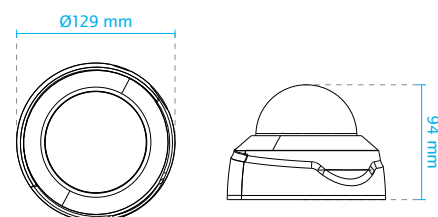

Protocols	IPv4, IPv6, TCP/IP, HTTP, HTTPS, UPnP, RTSP/RTP/RTCP, IGMP, SMTP, FTP, DHCP, NTP, DNS, DDNS, PPPoE, CoS, QoS, SNMP, 802.1X, UDP, ICMP, ARP, SSL, TLS
Interface	10 Base-T/100 BaseTX Ethernet (RJ-45) *It is highly recommended to use standard CAT5e & CAT6 cables which are compliant with the 3P/ETL standard.
ONVIF	Supported, specification available at www.onvif.org
Intelligent Video	
Video Motion Detection	Five-window video motion detection
Alarm and Event	
Alarm Triggers	Motion detection, manual trigger, periodical trigger, system boot, recording notification, camera tampering detection
Alarm Events	Event notification using HTTP, SMTP, FTP, NAS server and SD Card File upload via HTTP, SMTP, FTP, NAS server and SD card
General	
Connectors	RJ-45 for Network/PoE connection
LED Indicator	System power and status indicator
Power Input	IEEE 802.3af PoE Class 0
Power Consumption	Max. 10 W
Dimensions	Ø 129 x 94 mm
Weight	Net: 416.4 g
Safety Certifications	CE, LVD, FCC Class B, VCCI, C-Tick, UL
Operating Temperature	Starting Temperature: 0°C ~ 50°C (32°F ~ 122°F) Working Temperature: -10°C ~ 50°C (14°F ~ 122°F)
Humidity	90%
Warranty	24 months
System Requirements	
Operating System	Microsoft Windows 8/7/Vista/XP/2000
Web Browser	Mozilla Firefox 7~43 (streaming only) Internet Explorer 7/8/9/10/11
Other Players	VLC: 1.1.11 or above QuickTime: 7 or above
Included Accessories	
Others	Quick installation guide, alignment sticker, screw pack
Dimensions