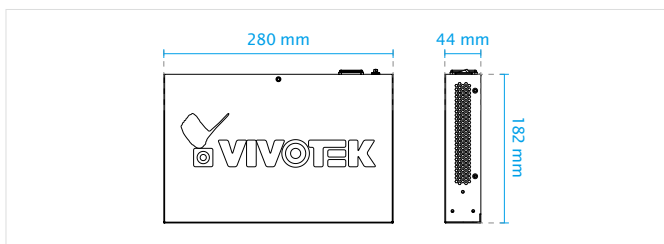

Dimensions