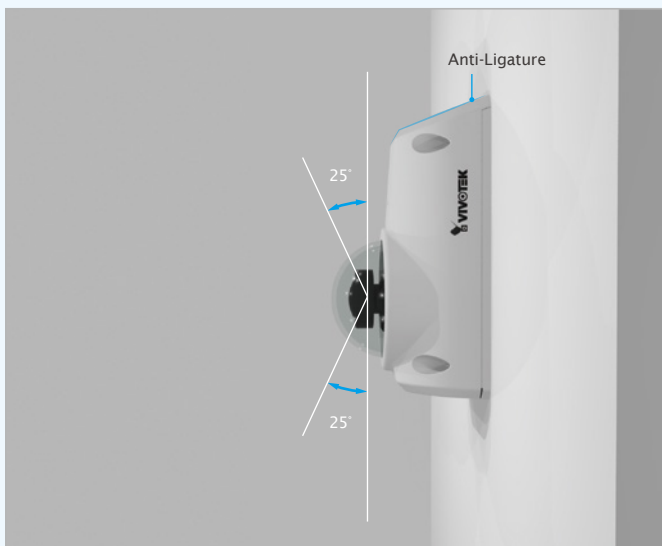

Key Features

- 3-Megapixel CMOS Sensor
- 30fps @ 2048x1536
- Anti-Ligature Design
- Weather-proof IP66-rated and Vandal-proof IK10-rated Housing
- 180° Horizontal Panoramic View
- ±25° Tilt Lens
- WDR Pro (100dB) to Provide Extreme Visibility in High Light Contrast Scenes
- Video Rotation
- Built-in Microphone
- SNV (Supreme Night Visibility)
- 3D Noise Reduction for Low-light Conditions
- Real-time H.264 and MJPEG Compression (Dual Codec)
- Built-in IEEE 802.3af Compliant PoE
- Built-in MicroSD/SDHC/SDXC card slot

The World's First Adjustable Tilt Angle Fisheye Network Camera