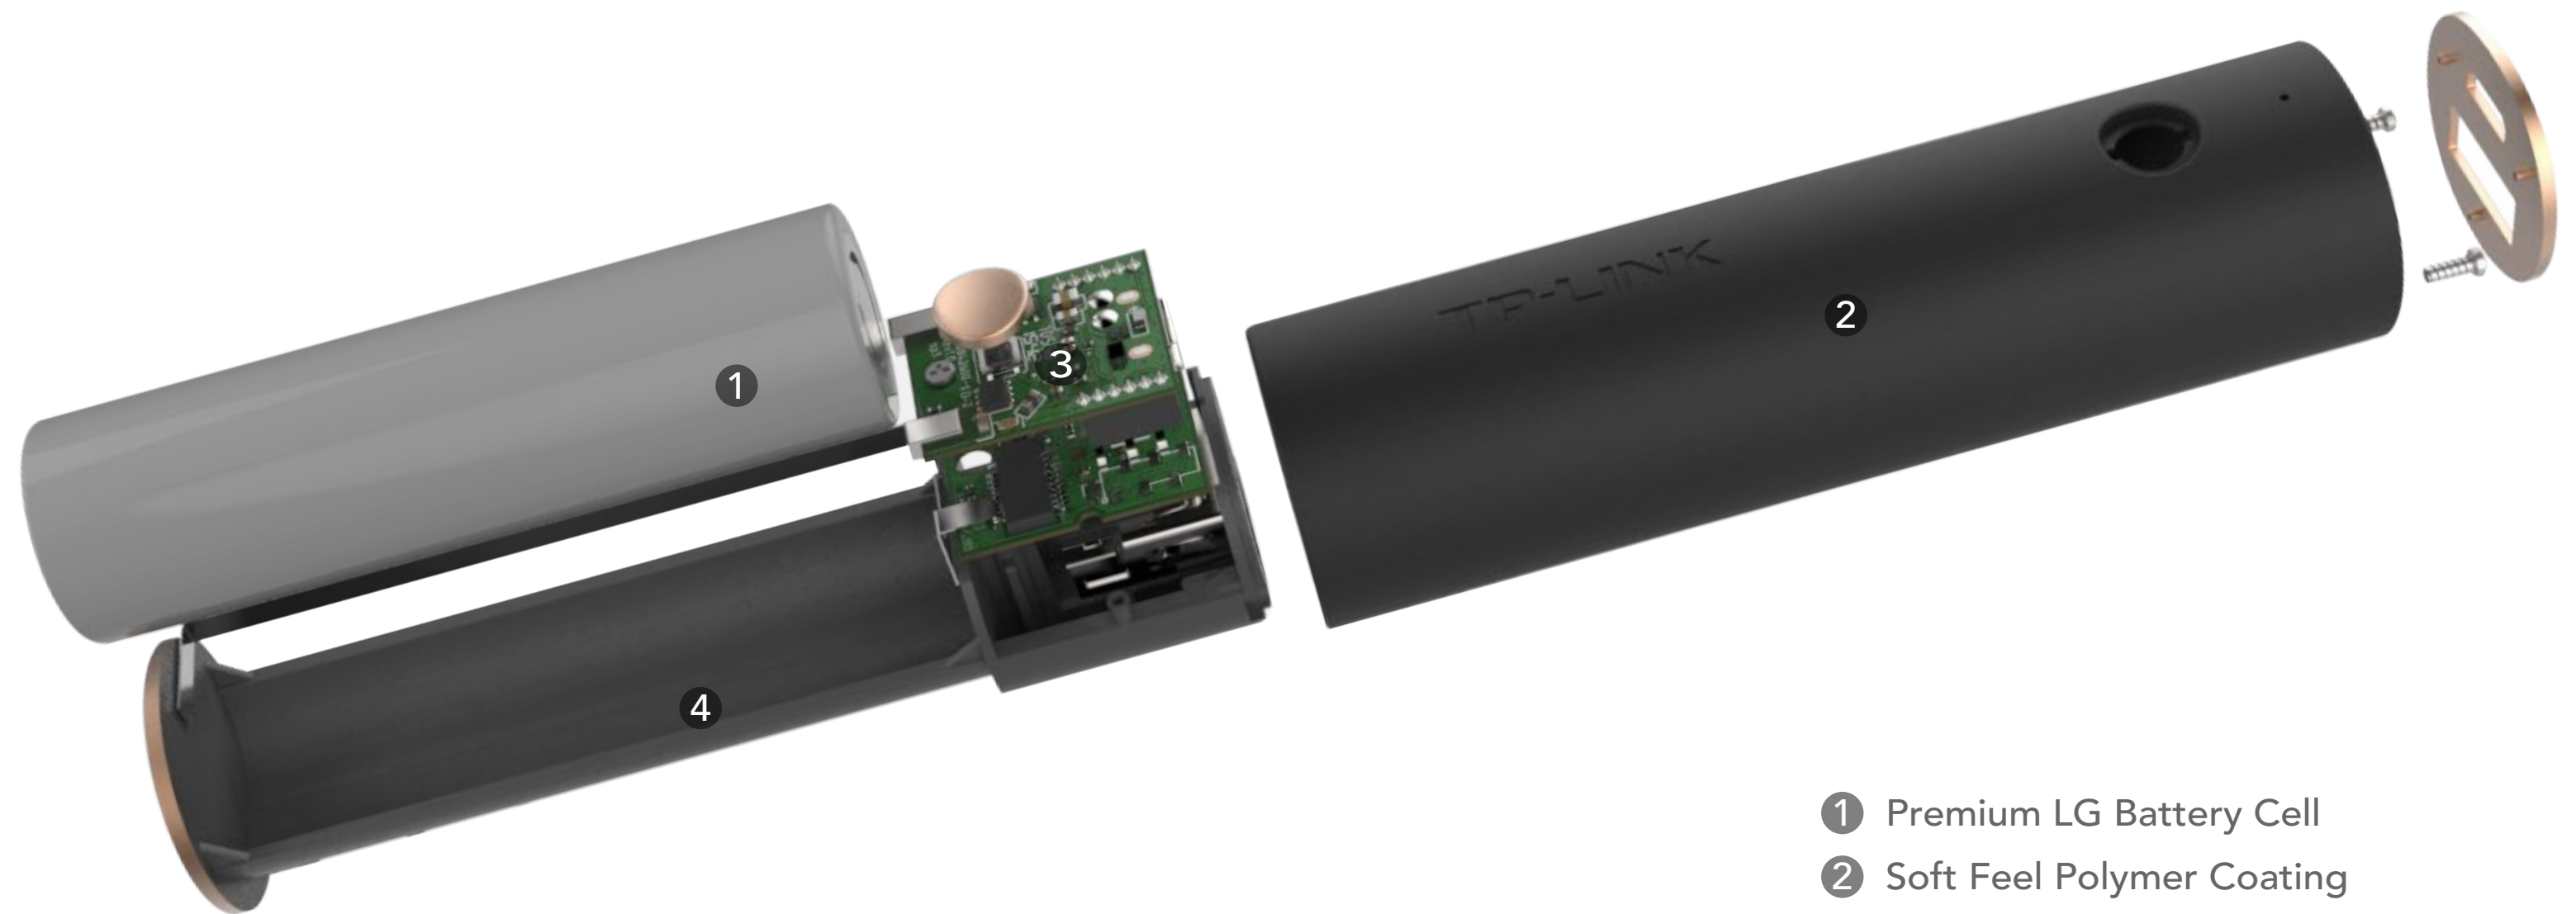

The Exquisite Lipsitck Design That Can Fit In Anywhere

Enclosed with soft feel polymer coating in black and gold finish, this power lipstick is the handy gadget that you will take along for every day, every occasion.

Premium Quality

- ① Premium LG Battery Cell
- ② Soft Feel Polymer Coating
- ③ World Class Chipset for Multiple Protections
- ④ Thermistor for Over Heating Detection

Specifications

Basic

Capacity:	3350mAh
Dimension:	1.0 x 1.0 x 3.6 in. (26.5 x 26.5 x 92.5 mm)
Interface:	- 1 Micro USB Port - 1 USB 2.0 Port - LED indicator for power level or charging status - 1 Button to display power level
Input:	5V/1A
Output:	5V/1.5A
Weight:	73g
Compatibility:	Smart devices running iOS, Android, Windows and most other USB-charged devices

Introduction

TL-PBG3350 is an ultra mini power bank from Vivid series power banks utilizing premium LG battery cells with higher power density, longer lifespan and a safer usage. Thanks to the exquisite lipstick design, TL-PBG3350 can be carried along with you for everyday and everywhere to provide one additional full charge for your most devices. Benefiting from advanced charging solution, this powerful gadget can charge 50% faster to minimize the charging time.