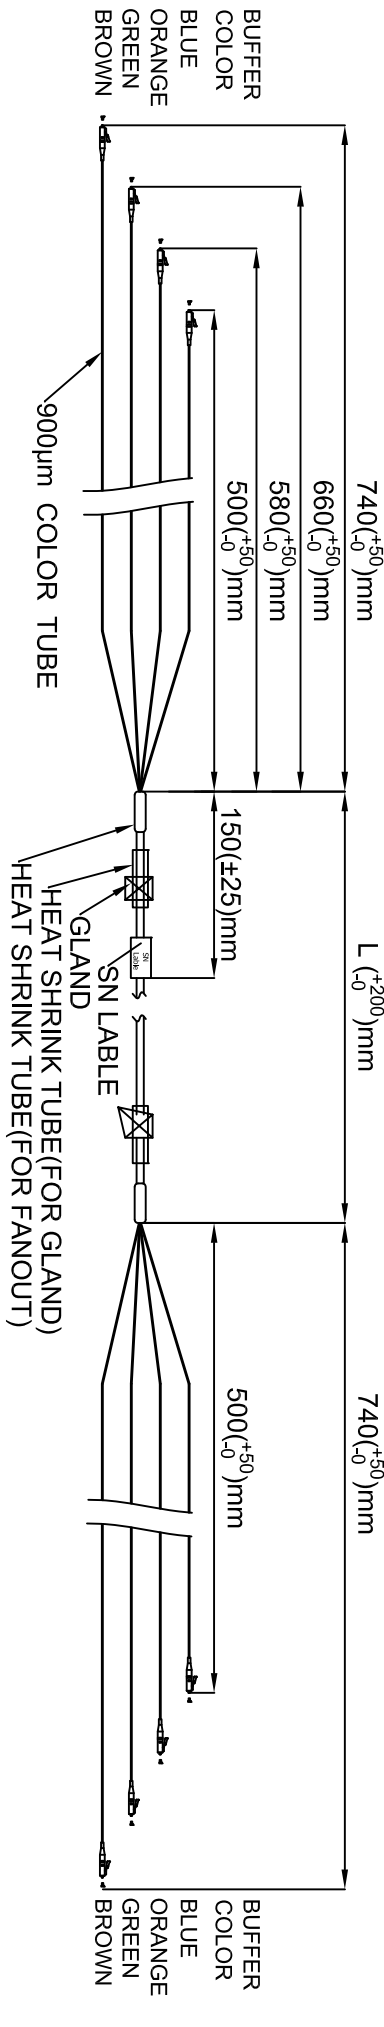

REV.	REVISION	DATE

TEXT PRINTING:
 ACT Premium Multi mode Fiber Optic 4c Tight Buffer
 Cable 50/125um OM3 LSZH{batchcode}xxxxM

CABLE CONSTRUCTION

- OUTER JACKET:LSZH AQUA Φ4.0mm
- STRENGTH MEMBER
- COLORLED TIGHT BUFFER FIBER(900um)

ITEM	QTY	PART NO.	DESCRIPTION
RL2115	150	492.1(150000)	4XLC-4XLC 50/125 OM3 TB 150M
RL2114	140	459.3(140000)	4XLC-4XLC 50/125 OM3 TB 140M
RL2113	130	426.5(130000)	4XLC-4XLC 50/125 OM3 TB 130M
RL2112	120	393.7(120000)	4XLC-4XLC 50/125 OM3 TB 120M
RL2111	110	360.8(110000)	4XLC-4XLC 50/125 OM3 TB 110M
RL2110	100	328.1(100000)	4XLC-4XLC 50/125 OM3 TB 100M
RL2109	90	295.3(90000)	4XLC-4XLC 50/125 OM3 TB 90.0M
RL2108	80	262.5(80000)	4XLC-4XLC 50/125 OM3 TB 80.0M
RL2107	70	229.7(70000)	4XLC-4XLC 50/125 OM3 TB 70.0M
RL2106	60	196.9(60000)	4XLC-4XLC 50/125 OM3 TB 60.0M
RL2105	50	164.0(50000)	4XLC-4XLC 50/125 OM3 TB 50.0M
RL2104	40	131.2(40000)	4XLC-4XLC 50/125 OM3 TB 40.0M
RL2103	30	98.4(30000)	4XLC-4XLC 50/125 OM3 TB 30.0M
RL2102	20	65.6(20000)	4XLC-4XLC 50/125 OM3 TB 20.0M
RL2101	10	32.8(10000)	4XLC-4XLC 50/125 OM3 TB 10.0M
PART NO.	**	xx	L
ITEM	QTY	PART NO.	DESCRIPTION

Remark:
 1.Insertion Loss < 0.20dB
 Return Loss > 35dB
 2.3D of UPC
 Radius of Curvature:7~12mm
 Vertex Offset:0um~30um
 Fiber Height Spherical:-30nm~30nm

CUSTOMER APPROVAL:		DATE:
		
DRAWN BY Vernon CHECKED BY Wale APPROVED BY David SALE BY	UNIT: Inches[mm] DATE 2015/12/21 DATE 2015/12/21 DATE 2015/12/21 DATE 2015/12/21	TITLE: LC - LC 50/125 OM3 LSZH AQUA CUSTOMER PART NO. RL21** CUSTOMER PART NO. Ref. NO. REV. B
TRENDX PART NO.		