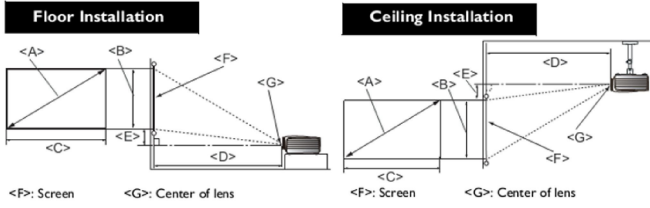

TH682ST Digital Projector

Distance Chart

Installation for a 16:9 ratio screen