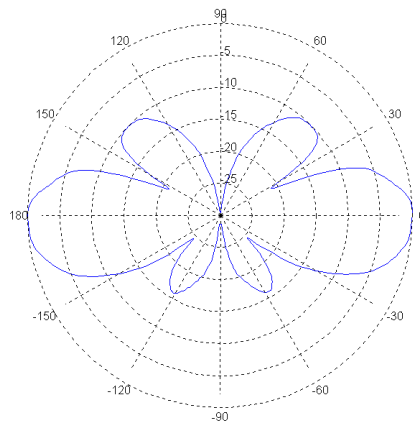

VO6/24

Vertically Polarized Omnidirectional Antenna

Specifications

Type	omnidirectional antenna
Polarization	vertical
Frequency	2400-2485 MHz
Impedance	50 ohm
VSWR	≤1.5:1
Gain	6 dBi
Connector	N female
Power handling	20 W
Mount	mounting bracket fits 35-50 mm mast tubes
Diameter	23/32 mm
Length	330 mm excl mounting bracket
Weight	355 g net, 440 g shipping
Material	mount – aluminium, stainless steel radome - fibre glass
Color	white
Other	DC grounded

Smarteq reserves the right to change specifications without prior notice.

Elevation (E-field) radiation pattern

550046B

Smarteq develops and supplies high-quality antennas and antenna systems for the wireless transfer of speech and data, communication to and from vehicles and machine to machine. Our staff is fully focused on developing high-performance antennas that will continue to set new standards of excellence that will exceed our customers' expectations

SMARTEQ™
■■■■■ antennas

Smarteq Wireless AB

P.O. Box 4064 | SE-182 04 Enebyberg | Sweden

www.smarteq.com