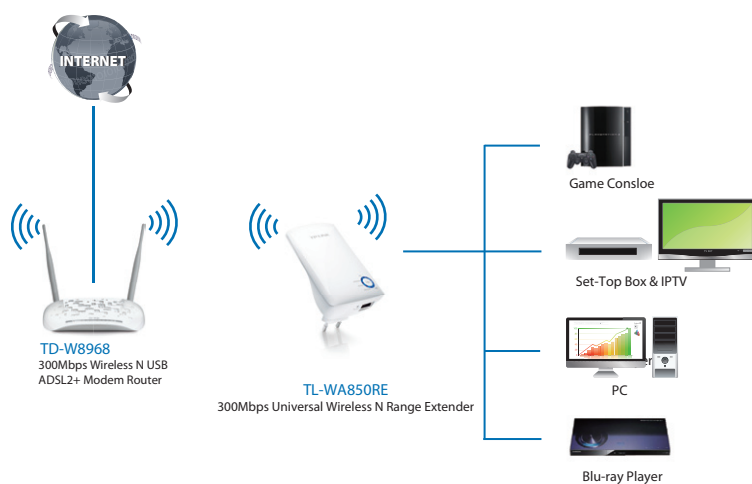

Working as a Wireless Adapter

Package:

- 300Mbps Universal Wireless N Range Extender TL-WA850RE
- RJ-45 Ethernet Cable
- Resource CD
- Quick Installation Guide

Related Product:

- 300Mbps Wireless N USB ADSL2+ Modem Router TD-W8968
- 300Mbps Wireless N PCI Adapter TL-WN851ND
- 300Mbps High Gain Wireless USB Adapter TL-WN822N