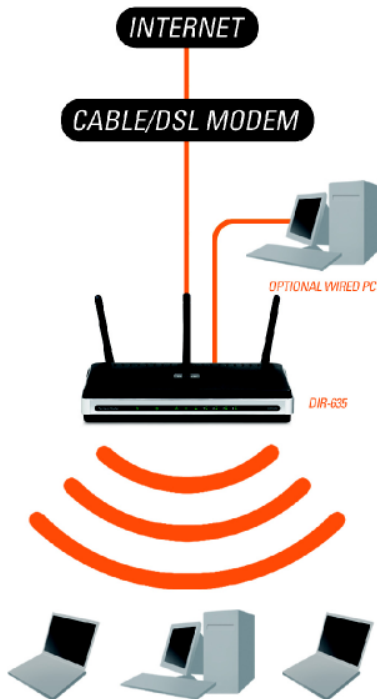

DIR-635

WHAT THIS PRODUCT DOES

Connect the D-Link RangeBooster N™ 650 Router to your cable or DSL modem and share your high-speed Internet connection with multiple computers in your home. This router creates a high-speed and completely secure wireless network to share Photos, Files, Music, Video, Printers, and Storage. Get a better Internet experience and extend your network coverage with the D-Link RangeBooster N 650 Router.

WHOLE HOME COVERAGE

Based on the latest 802.11n (draft) specifications, RangeBooster N 650 technology delivers real world performance of up to 650% faster than 802.11g and faster than a 100Mbps wired Ethernet connection*. It delivers wireless signals at farther distances for best-in-class Whole Home Coverage. Transfer files faster across your network and access the Internet from virtually anywhere in your home by adding a RangeBooster N 650 adapter to your desktop or notebook PC.

YOUR NETWORK SETUP

TECHNICAL SPECIFICATIONS

STANDARDS

- + IEEE 802.11n (draft 1.0)
- + IEEE 802.11 g
- + IEEE 802.11b
- + IEEE 802.3
- + IEEE 802.3u

ANTENNA TYPE

3 External Reversed SMA Antenna

SECURITY

- + 64/128-bit WEP, WPA, WPA2
- + Wi-Fi Protected Access

ADVANCED FIREWALL FEATURES

- + Network Address Translation (NAT)
- + Stateful Packet Inspection (SPI)
- + VPN Pass-through / Multi-sessions PPTP / L2TP / IPSec

DEVICE MANAGEMENT

- + Internet Explorer v6 or Later; Mozilla Firefox v1.5 or Later; or other Java-enabled Browsers

LED

- + Power
- + Status
- + WAN
- + Wireless
- + USB
- + LAN (10/100)

CERTIFICATIONS

FCC, CE

WEIGHT

- + Item: 0.3 Kg
- + Packaging: 0.9 Kg

DIMENSIONS

Item (DxWxH): 11.7cm x 19.3cm x 3.1cm

Packaging (DxWxH): 27.7cm x 20.6cm x 6.6 cm

WARRANTY

2-Year²

*Maximum wireless signal rate derived from IEEE Standard 802.11g and Draft 802.11n specifications. Actual data throughput will vary. Network conditions and environmental factors, including volume of network traffic, building materials and construction, and network overhead, lower actual data throughput rate.

²2-Year Warranty – check with your local D-Link office for Terms & Conditions.

³Computer must adhere to Microsoft's recommended System Requirements.

⁴The software included with this product is not Mac-compatible.

⁵Latest software and documentation are available at <http://support.dlink.com.tw>

All references to speed are for comparison purposes only. Product specifications, size and shape are subject to change without notice, and actual product appearance may differ from that depicted herein.

WIRELESS

MINIMUM SYSTEM REQUIREMENTS

Cable or DSL Modem with Ethernet Port
Computer with:
Windows® XP SP2³ 4
Internet Explorer v6 or Mozilla Firefox v1.5
CD-ROM Drive
Network Interface Card

PACKAGE CONTENTS

RangeBooster N 650 Router
3 Detachable Antennas CAT5
Ethernet Cable Power
Adapter
CD-ROM⁵ with
Installation Wizard Product
Documentation
D-Link Click'n Connect
Installation Utility

D-Link Corporation, D-Link House, Abbey Road, Park Royal, London, NW10 7BX

©2006 D-Link Corporation/ All rights reserved. D-Link, the D-Link logo, and RangeBooster N are trademarks or registered trademarks of D-Link Corporation or its subsidiaries in the US/EU and other countries. Other trademarks or registered trademarks are the property of their respective owners.