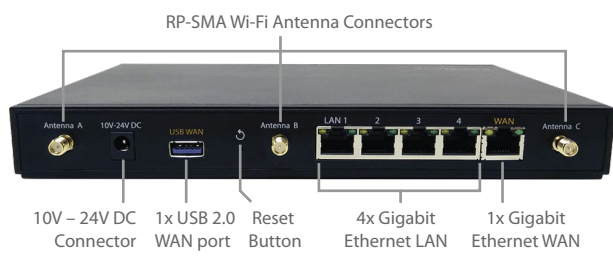

Uptime Record:

Built for the Long Run

With built-in GPS fleet tracking and InControl cloud-based management, you can keep tabs on location and manage your mobile network from any Internet-connected device.

Specifications

Surf SOHO	
WAN Interface	1x 100/1000M Ethernet Port 1x USB 2.0 Interface Wi-Fi as WAN
LAN Interface	4x 100/1000M Ethernet Ports Simultaneous Dual-Band 11ac Wi-Fi AP
Wi-Fi AP Operating Frequency	2412 – 2472 MHz and 5180 – 5825 MHz
Wi-Fi Antenna	3x External Wi-Fi Antenna
Recommended Users	1-25
Router Throughput	120Mbps
Number of PPTP VPN Users	3
Number of PepVPN Peers	2
Power Input	DC Jack: 10V – 24VDC AC Adapter: AC Input 100V – 240V, DC Output 12V, 3A
Power Consumption	26W (max) with USB WAN 22W (max) without USB WAN
Dimensions	9.17 x 5.6 x 1.18 inch 233 x 142 x 30 mm
Weight	0.86 pounds 388 grams
Operating Temperature	-14° – 113°F -10° – 45°C
Humidity	15% – 95% (non-condensing)
Certifications	FCC, CE, RoHS
Warranty	1-Year Limited Warranty