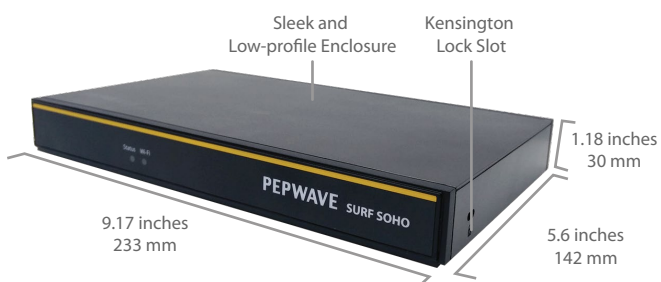

Specifications

Surf SOHO	
WAN Interface	1x 100/1000M Ethernet Port 1x USB 2.0 Interface Wi-Fi as WAN
LAN Interface	4x 100/1000M Ethernet Ports Simultaneous Dual-Band 11ac Wi-Fi AP
Wi-Fi AP Operating Frequency	2412 – 2472 MHz and 5180 – 5825 MHz
Wi-Fi Antenna	3x External Wi-Fi Antenna
Recommended Users	1-25
Router Throughput	120Mbps
Number of PPTP VPN Users	3
Number of PepVPN Peers	2
Power Input	DC Jack: 10V – 24VDC AC Adapter: AC Input 100V – 240V, DC Output 12V, 3A
Power Consumption	26W (max) with USB WAN 22W (max) without USB WAN
Dimensions	9.17 x 5.6 x 1.18 inch 233 x 142 x 30 mm
Weight	0.86 pounds 388 grams
Operating Temperature	-14° – 113°F -10° – 45°C
Humidity	15% – 95% (non-condensing)
Certifications	FCC, CE, RoHS
Warranty	1-Year Limited Warranty