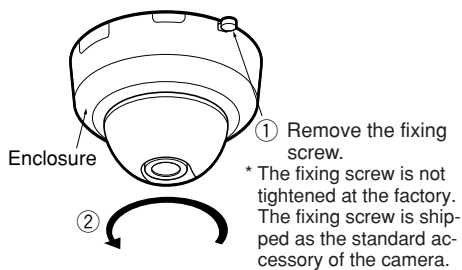

## Installations

Please read the operating instructions for the camera as well.

1. Detach the enclosure from the camera.

- ① Remove the dome cover fixing screw (M3, step screw).
- ② Rotate the dome cover counter-clockwise.

2. Detach the dome cover and the inner dome from the camera.

Bend the enclosure to release the three stoppers on the enclosure one by one.

3. Replace the dome cover.
  - ① Attach the smoke type dome cover (this product) to the inner dome while matching the stopper of the inner dome and the notch of the smoke type dome cover.
  - ② Insert it into the enclosure and make sure that both the smoke type dome cover and the inner dome are stuck in with the stoppers on the enclosure.
  - ③ Rotate the attached dome cover to check if it rotates smoothly together with the inner dome.
4. Attach the enclosure to the main body of the camera.  
Refer to the operating instructions of the camera.

## Specifications

Ambient temperature	-10 °C to +50 °C
Weight	25 g {0.055 lbs.}
Dimensions	Diameter 92 mm {3-5/8"} (Dome diameter 80 mm {3-1/8"}) Height 49.5 mm {1-15/16"}