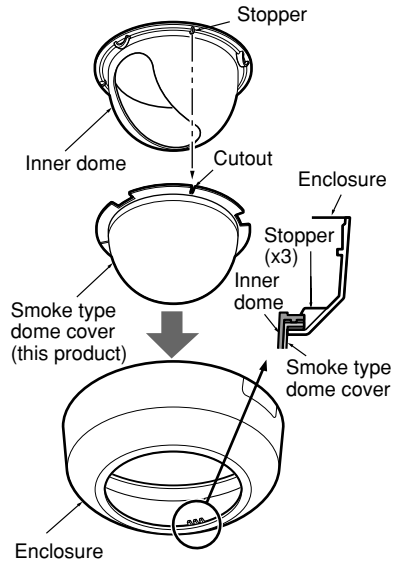

## Features

The WV-CF5S is the smoke type dome cover dedicated to the Panasonic network camera WV-CF284.

## Installations

Please read the operating instructions for the camera as well.

1. Detach the enclosure from the camera.

- ① Remove the dome cover fixing screw (M3, step screw).
- ② Rotate the dome cover counter-clockwise.

2. Detach the dome cover and the inner dome from the camera.

Bend the enclosure to release the three stoppers on the enclosure one by one.

3. Replace the dome cover.
  - ① Attach the smoke type dome cover (this product) to the inner dome while matching the stopper of the inner dome and the notch of the smoke type dome cover.
  - ② Insert it into the enclosure and make sure that both the smoke type dome cover and the inner dome are stuck in with the stoppers on the enclosure.
  - ③ Rotate the attached dome cover to check if it rotates smoothly together with the inner dome.
4. Attach the enclosure to the main body of the camera.  
Refer to the operating instructions of the camera.

## Specifications

Ambient temperature	-10 °C to +50 °C
Weight	25 g {0.055 lbs.}
Dimensions	Diameter 92 mm {3-5/8"} (Dome diameter 80 mm {3-1/8"}) Height 49.5 mm {1-15/16"}