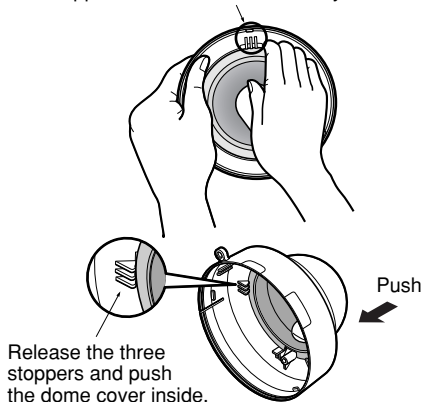

## Features

The WV-CF5S is the smoke type dome cover dedicated to the Panasonic network camera WV-CF284.

## Installations

Please read the operating instructions for the camera as well.

1. Detach the enclosure from the camera.

- ① Remove the dome cover fixing screw (M3, step screw).
- ② Rotate the dome cover counter-clockwise.

2. Detach the dome cover and the inner dome from the camera.

Bend the enclosure to release the three stoppers on the enclosure one by one.

3. Replace the dome cover.
  - ① Attach the smoke type dome cover (this product) to the inner dome while matching the stopper of the inner dome and the notch of the smoke type dome cover.
  - ② Insert it into the enclosure and make sure that both the smoke type dome cover and the inner dome are stuck in with the stoppers on the enclosure.
  - ③ Rotate the attached dome cover to check if it rotates smoothly together with the inner dome.
4. Attach the enclosure to the main body of the camera.  
Refer to the operating instructions of the camera.

## Specifications

Ambient temperature	-10 °C to +50 °C
Weight	25 g {0.055 lbs.}
Dimensions	Diameter 92 mm {3-5/8"} (Dome diameter 80 mm {3-1/8"}) Height 49.5 mm {1-15/16"}