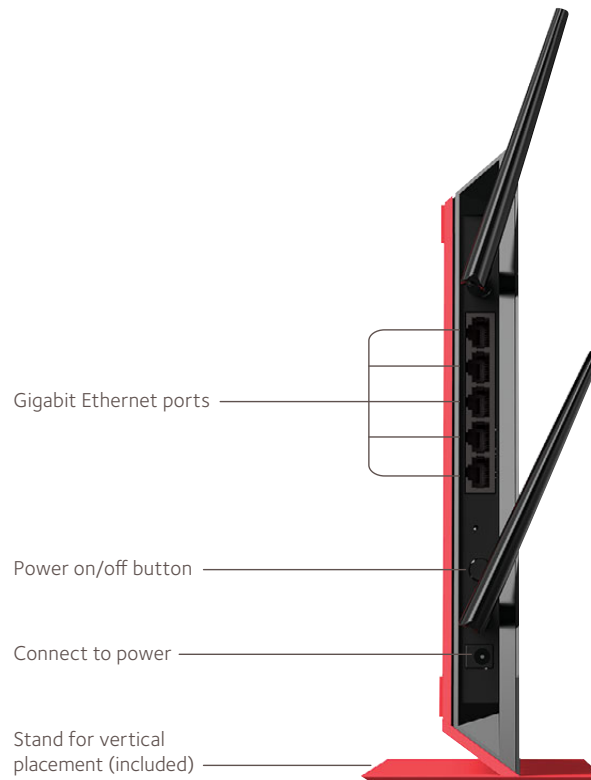

Boost your existing WiFi

- Dual band WiFi up to 1200Mbps
- 700mW high-power design for ultimate range
- Dual core processor for max WiFi performance

Overview

NETGEAR AC1200 WiFi Range Extender boosts your existing network range & speed, delivering AC dual band WiFi up to 1200Mbps. The 700mW high-power design provides ultimate range, while the dual core processor enables maximum WiFi performance. It works with any standard WiFi router & is ideal for HD video streaming & gaming. Get the connectivity you need for iPads®, smartphones, laptops & more.

5 Gigabit Ethernet Ports

Connect up to 5 wired devices like Blu-ray® players, game consoles, smart TVs or streaming players to your WiFi network.

Wireless Printing

Print documents & photos to any USB printer connected to the WiFi Range Extender.

WiFi Range Extender

Boosts the range of your existing WiFi & creates a stronger signal in hard-to-reach areas

Existing WiFi

Sometimes your router does not provide the WiFi coverage you need

Network Connections