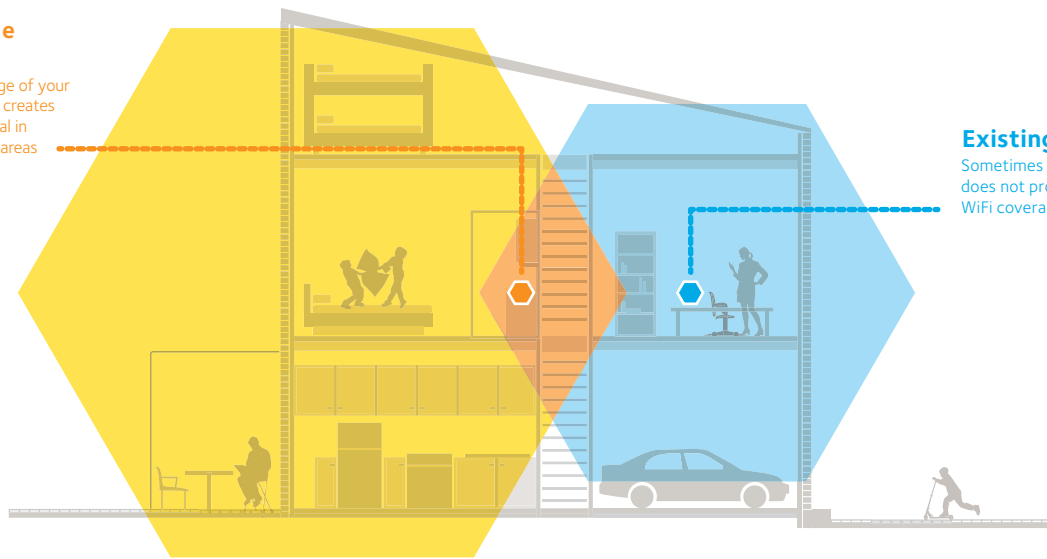

5 Gigabit Ethernet Ports

Connect up to 5 wired devices like Blu-ray® players, game consoles, smart TVs or streaming players to your WiFi network.

Wireless Printing

Print documents & photos to any USB printer connected to the WiFi Range Extender.

WiFi Range Extender

Boosts the range of your existing WiFi & creates a stronger signal in hard-to-reach areas

Existing WiFi

Sometimes your router does not provide the WiFi coverage you need

Network Connections