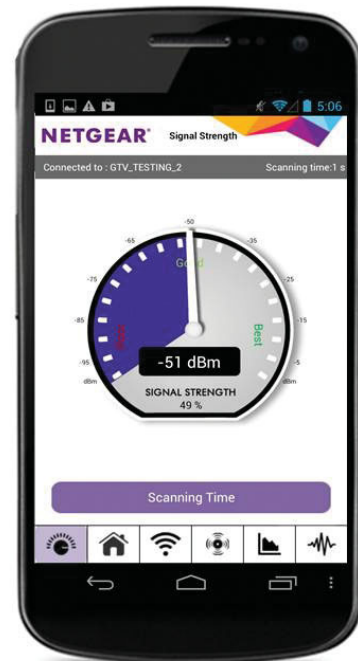

WiFi Range Extender

Boosts the range of your existing WiFi & creates a stronger signal in hard-to-reach areas

Existing WiFi

Sometimes your router does not provide the WiFi coverage you need

Network Connections

WiFi Analytics App

How strong is your WiFi signal? Use the NETGEAR WiFi Analytics app & get advanced analytics to optimize your existing or newly extended WiFi network. Check your network status, WiFi signal strength, identify crowded WiFi channels & much more!

Here's what you can do with the WiFi Analytics App!

- Get a network status overview
- Check WiFi signal strength
- Measure WiFi channel interference
- Keep track of WiFi strength by location
- and more...

Scan to install app

PACKAGE CONTENTS

- AC1200 WiFi Range Extender (EX6200)
- Installation guide
- Do More booklet
- Power adapter
- Stand
- Two (2) 5dBi dual band detachable external antennas

PHYSICAL SPECIFICATIONS