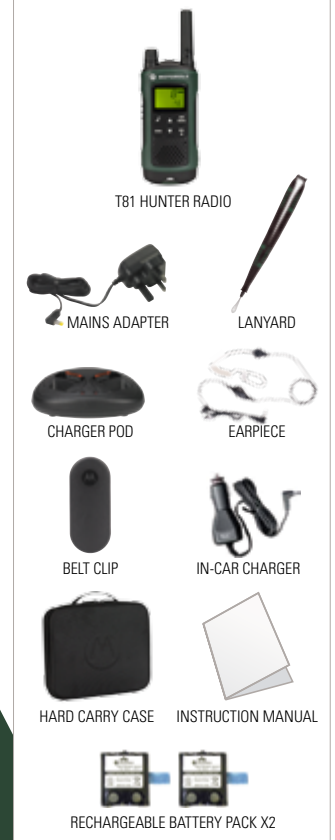

PACKAGE CONTENTS

TO LEARN MORE, VISIT US ON THE WEB AT:
WWW.MOTOROLASOLUTIONS.COM/WALKIE-TALKIE

reddot design award
winner 2013

Distributed by:

MOTOROLA, MOTO, MOTOROLA SOLUTIONS and the Stylized M Logo are trademarks or registered trademarks of Motorola Trademark Holdings, LLC and are used under license. All other trademarks are the property of their respective owners. © 2014 Motorola Solutions, Inc. All rights reserved. Specifications are subject to change without notice. All specifications shown are typical. TLKR-T81HUNTER_SPECSHEET_ENG_02/14