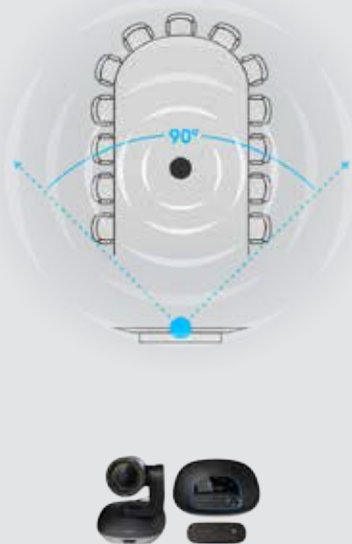

GROUP inrichting vergaderruimte