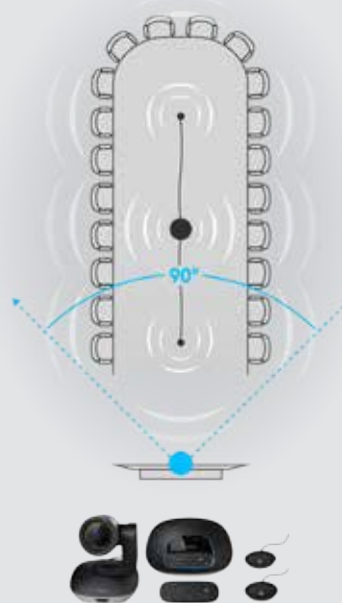

GROUP + uitbreidingsmicrofoons inrichting vergaderruimte