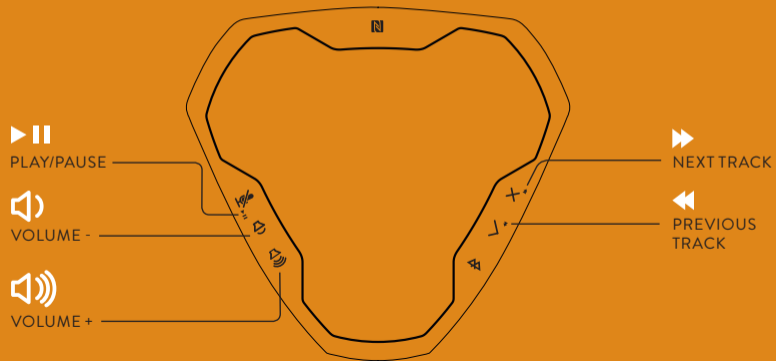

MUSIC MODE BLUETOOTH]

Get to know your Konftel better.
Mieux connaître votre Konftel.
Conozca mejor su Konftel.
Lernen Sie Ihr Konftel besser kennen.
更好地了解您的 Konftel.
Lär känna din Konftel bättre.

WWW.KONFTEL.COM