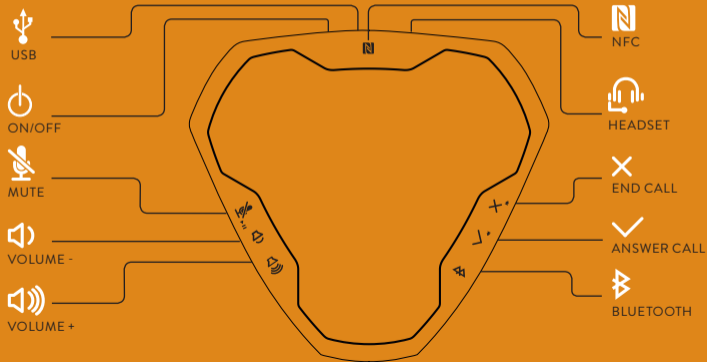

CONNECTIONS AND BUTTONS]

BLUETOOTH INSTRUCTIONS]

To be able to connect the Konftel Ego to your mobile device they will first have to be paired. Pairing is only required when connecting for the first time. After that you may simply reconnect.