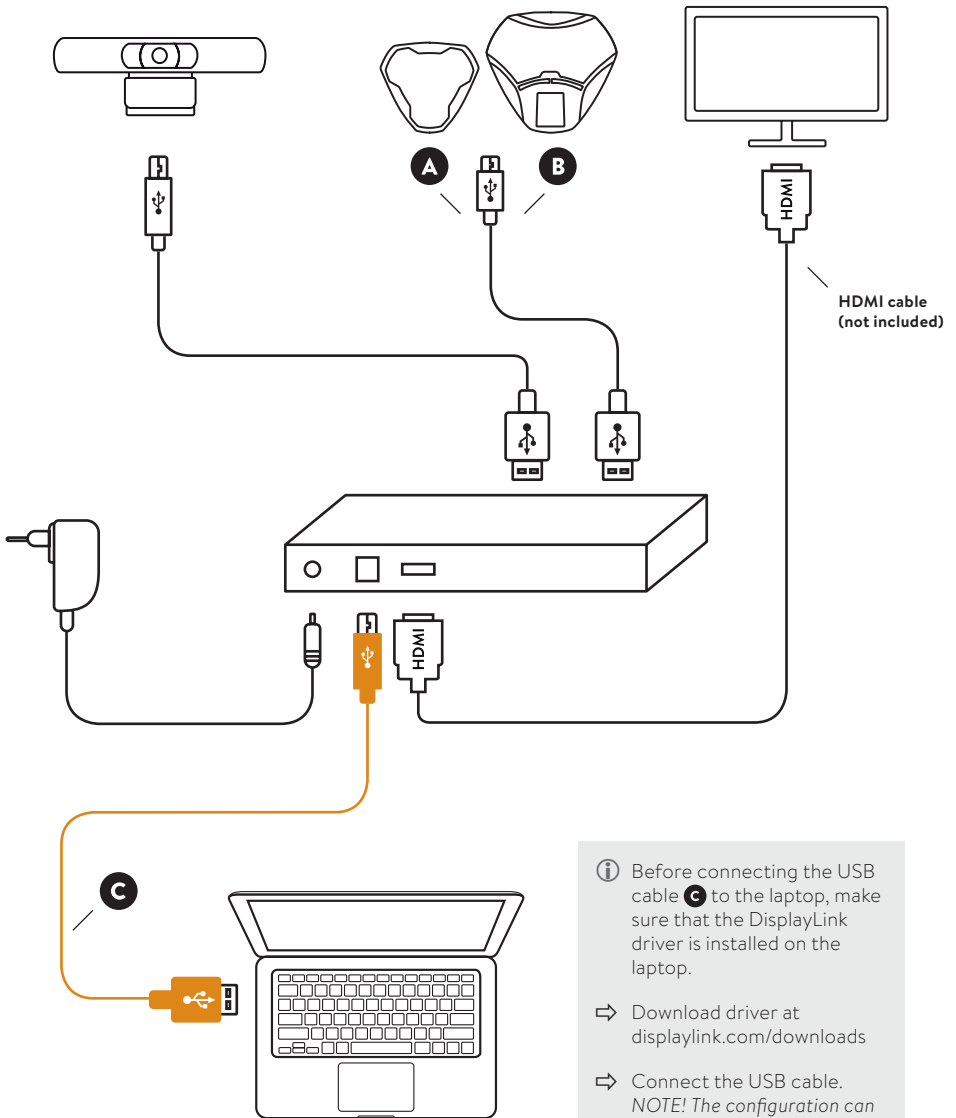

INSTALLATION

1. ⓘ Before connecting the USB cable **C** to the laptop, make sure that the DisplayLink driver is installed on the laptop.
   - ⇒ Download driver at displaylink.com/downloads
   - ⇒ Connect the USB cable.
     NOTE! The configuration can in some cases take more than 60 seconds.
2. The consequential re-connections will be faster (~10 seconds).