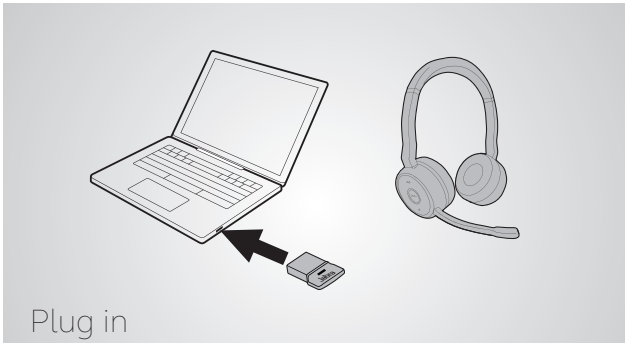

Works with

For compatibility information go to jabra.com

Bluetooth® jabra.com/ANC*

How to connect

PC

The headset and the USB dongle are pre-paired and ready for use.

Smartphone

Switch on Bluetooth pairing and then follow the voice-guided instructions in the headset.