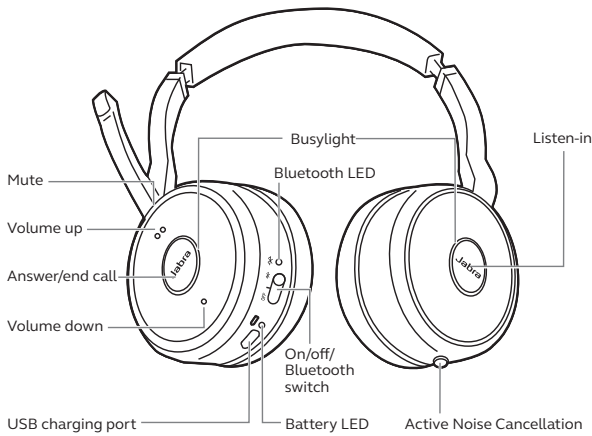

Works with

For compatibility information go to jabra.com

Bluetooth® jabra.com/ANC*

How to connect

PC

The headset and the USB dongle are pre-paired and ready for use.

Smartphone

Switch on Bluetooth pairing and then follow the voice-guided instructions in the headset.

How to use

Listen-in
Listen to your surroundings without taking off your headset.

Active Noise Cancellation
Eliminate unwanted background noise at the touch of a button.

Charging
Use the USB cable or charging stand. The charging stand should be plugged into a powered USB port on your PC, docking station, or wall charger.

It takes approx. 3 hours to fully charge the headset.

	Features	Benefits	Jabra Evolve 75
Connectivity	Jabra Link 370 USB Adapter	Wireless range of up to 100 feet / 30 meters	■
	Dual Bluetooth® connectivity- for PC, smartphone and Tablet	Dual Bluetooth® connectivity to two Bluetooth® devices at the same time	■
	USB cable	Use the headset for calls and music whilst charging at the same time	■
	Full compatibility with UC systems & VoIP clients	Seamless integration and call control with leading UC systems/PC softphones	■
Audio	HiFi Audio	Best-in-class sound performance including HiFi audio streaming	■
	Superior ANC	Eliminate background noise at the touch of a button	■
Ease of use	Rechargeable battery	Up to 15 hours battery life	■
	All day comfort	All-day comfort leather feel ear cushions and an on-the-ear wearing style for all day comfort	■
	Busylight	Integrated busylight on both ear cups acting as a do not disturb signal	■
	Volume controls	Speaker volume up/down on headset	■
	Discreet boomarm	Boom arm can be clipped into the headband when not on calls	■
	Listen-In	Easy to reach button on ear cup to hear announcements without removing the headset	■
Accessories	Charging stand*	Easy charging and docking comes with an optional charging stand to eliminate battery concerns	■