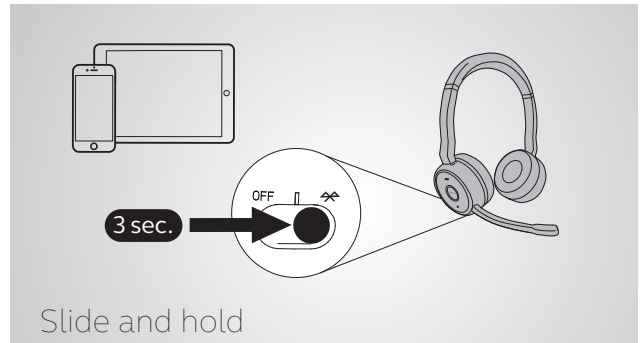

Works with

For compatibility information go to jabra.com

Bluetooth® jabra.com/ANC*

How to connect

PC

The headset and the USB dongle are pre-paired and ready for use.

Smartphone

Switch on Bluetooth pairing and then follow the voice-guided instructions in the headset.

How to use

Listen-in
Listen to your surroundings without taking off your headset.

Active Noise Cancellation
Eliminate unwanted background noise at the touch of a button.

Charging
Use the USB cable or charging stand. The charging stand should be plugged into a powered USB port on your PC, docking station, or wall charger.