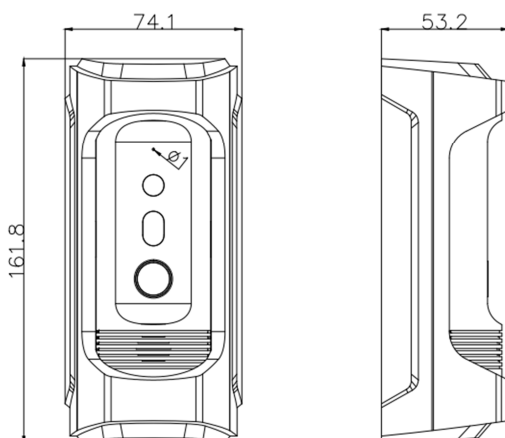

The DS-KB8112-IM fits a standard U.S. single gang box for easy installation.

Available Models: DS-KB8112-IM

Dimensions

Units: mm

Mounting: U.S. single gang box

Typical Application

DS-KB8112-IM	
System Parameters	
Processor	High-performance embedded SOC processor
Operation System	Embedded Linux operation system
Camera Parameters	
Image Sensor	1/3" progressive scan CMOS, color, day/night
Light Sensitivity	Low illumination
Lens	Pinhole, f/3.47 mm, f/2.5
Field of View	80° (horizontal), 44° (vertical)
Field of View Adjustment	-50° to 50°
Video Parameters	
Video Compression Standard	H.264
Video Streaming	Dual stream
Resolution	Main stream: 1280 × 720 Sub-stream: 640 × 480
Video Frame Rate	PAL: 25 fps, NTSC: 30 fps
Video Bit Rate	Main stream: 32 Kbps to 4096 Kbps Sub-stream: 32 Kbps to 2048 Kbps
Anti-flicker Frequency	50 Hz, 60 Hz
Wide Dynamic Range	Digital WDR, auto-switch, day/on, night/off
Image Settings	Color, brightness, contrast, sharpness, saturation, video standard, OSD display
Audio Parameters	
Audio Streaming	Two-way, full duplex
Audio Input	Built-in omnidirectional microphone
Audio Output	Built-in loudspeaker
Audio Compression Standard	G.711 U
Audio Compression Rate	64 Kbps
Audio Quality	Noise suppression and echo cancellation
Light Supplement	
Light Supplement Mode	IR supplement, IR range: 16 ft (5 m)
Wavelength	940 nm
Control	Auto on/off, time on/off
Network Parameters	
Ethernet	10/100 Mbps self-adaptive Ethernet
Network Protocol	RTSP, RTP, ONVIF, ISAPI, NTP, HTTP, HTTPS, DHCP, FTP, SMTP
Network Connection Mode	DHCP, static IP address
Door-Unlocked Duration	1 s to 255 s
Alarm Parameters	
Alarm Input	Door magnetic alarm
Device Interfaces	
Network Interface	1 RJ-45 10/100 Mbps self-adaptive Ethernet interface
I/O Input	1
I/O Output	1 relay output
Event Actions	
Event	Motion detection, picture capturing, call button pressing
File Uploading	FTP
Email Notification	Login succeeded via software or Web
General	
Material	Wall mounting shield: zinc alloy Front panel: zinc alloy Rear panel: aluminum alloy Wall mounting plate: secc
Impact Protection	IK9
Ingress Protection Level	IP66
Power Supply	PoE (Power over Ethernet) 12 VDC
Power Consumption	Maximum 12 W
Working Temperature	-22° to 122° F (-30° to +50° C)
Working Humidity	10% to 90%
Video Management Software	Video management software from Hikvision (included). For more information, see http://www.hikvision.com/us/Tools_84.html
Dimensions (L × W × H)	6.37" × 2.92" × 2.09" (161.9 mm × 74.1 mm × 53.2 mm)
Weight	1.70 lb (773 g)
Included Accessories	Quick start guide, CD with user manual and software, wall mounting plate, wall mounting shield, screw package, screw driver