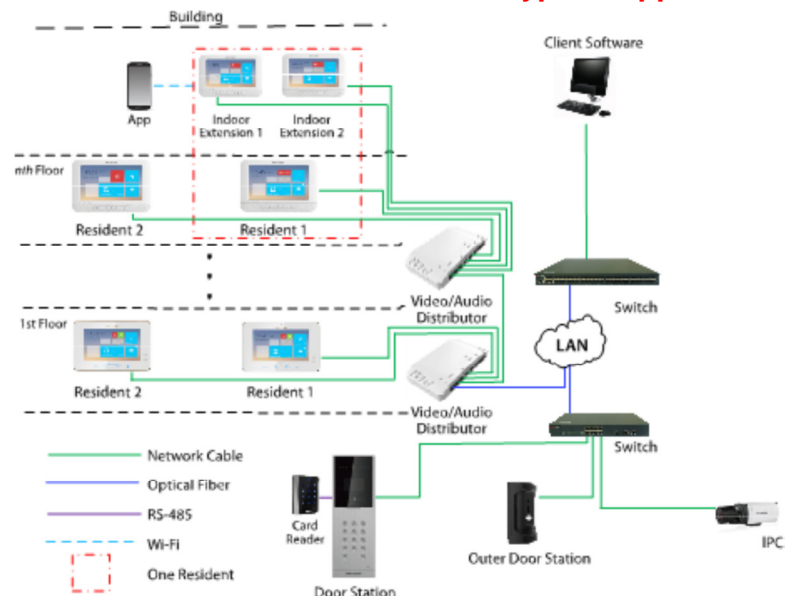

Typical Application