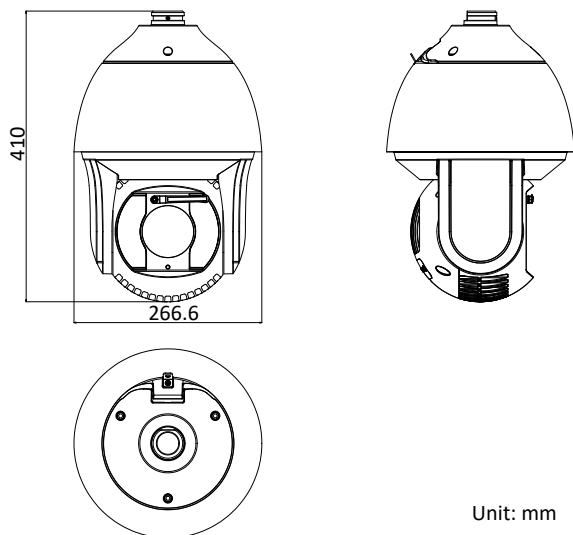

Protection Level	IP67 Standard, IK10 (only supported by camera without wiper), TVS 6,000V Lightning Protection, Surge Protection and Voltage Transient Protection
Dimensions	Φ 266.6 mm × 410 mm (Φ 10.50" × 16.14")
Weight	Approx. 8 kg (17.64 lb)

Order Model

DS-2DF8236IX-AEL (B), without wiper, 24 VAC & Hi-PoE

DS-2DF8236IX-AELW (B), with wiper, 24 VAC & Hi-PoE

Dimensions

Unit: mm

Accessories

	DS-1604ZJ	Wall Mounting Bracket
	DS-1604ZJ-box	Wall Mounting Bracket with Junction Box
	DS-1604ZJ-box-pole	Vertical Pole Mounting Bracket with Junction Box
	DS-1604ZJ-box-corner	Wall Mounting Bracket with Junction Box
	DS-1660ZJ	Parapet Wall Mounting Bracket
	DS-1619ZJ	Gooseneck Mounting Bracket
	DS-1661ZJ	Pendant Mounting Bracket
	DS-1662ZJ	Pendant Mounting Bracket
	DS-1663ZJ	Ceiling Mounting Bracket
	DS-1667ZJ	Extendable Pole for Pendant Mounting Bracket
	DS-1673ZJ	Horizontal Pole Mounting Bracket
	DS-1682ZJ	Extendable Pole for Pendant Mounting Bracket