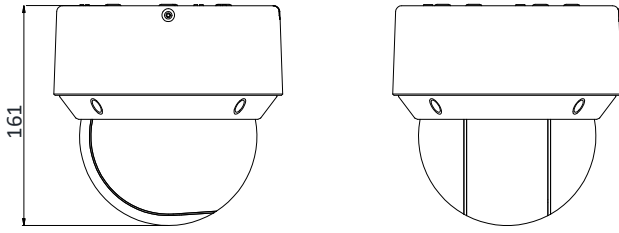

Order Model

DS-2DE4A225IW, 12 VDC & PoE+ (802.3 at, class4)

Dimensions

Unit: mm