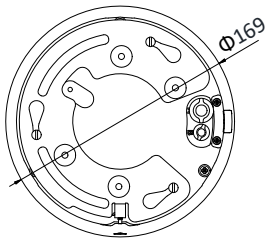

Order Model

DS-2DE4A225IW, 12 VDC & PoE+ (802.3 at, class4)

Dimensions

Unit: mm