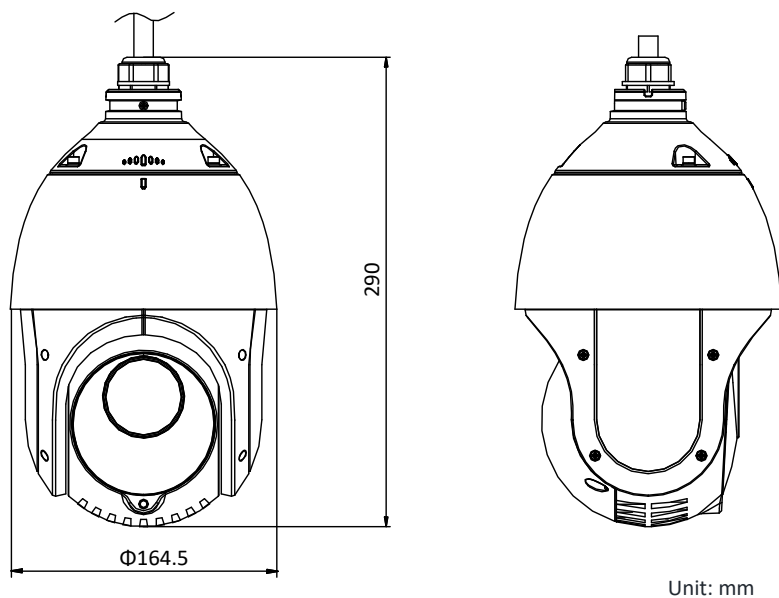

Material	ADC 12, PC, PC+10% GF
Dimensions	Φ 164.5 mm × 290 mm (Φ 6.48" × 11.42")
Weight	Approx. 2 kg (4.41 lb)

Available Model

DS-2DE4225IW-DE (C), 12 VDC & PoE+ (802.3 at, class4)

Dimensions