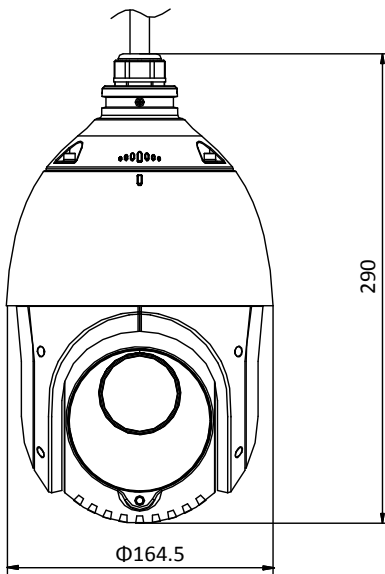

Available Model

DS-2DE4215IW-DE, 12 VDC & PoE+ (802.3 at, class4)

Dimensions

Unit: mm