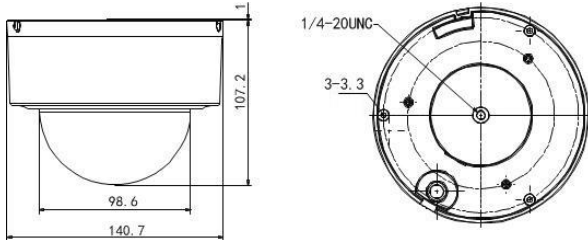

## Specifications

<b>Model</b>	<b>DS-2DE3304W-DE</b>
<b>Camera Module</b>	
Image Sensor	1/2.8" Progressive Scan CMOS
Min. Illumination	F1.6, AGC On : Color : 0.05 lux, B/W : 0.01 lux
Max. Image Resolution	2048(H) × 1536(V)
Focal Length	2.8~12mm, 4x
Digital Zoom	16X
Zoom Speed	Approx.1s(Wide~Tele)
Angle of View	105~33.5 degree (Wide~Tele)
Aperture Range	F1.6 ~F2.7
Focus Mode	Auto / Semiautomatic / Manual
DWDR	Support
Shutter Time	1/1~1/10,000s
AGC	Auto / Manual
White Balance	Auto / Manual /ATW/Indoor/Outdoor/Daylight lamp/Sodium lamp
Day & Night	IR Cut Filter
Privacy Mask	8 privacy masks programmable
Enhancement	3D DNR, HLC/BLC
<b>Pan and Tilt</b>	
Range	Pan: 0~350°; Tilt: 0°~90°
Speed	Pan Manual Speed: 0.1°~60°/s Tilt Manual Speed: 0.1°~50°/s
Number of Preset	300
Patrol	8 patrols, up to 32 presets per patrol
Park Action	Preset/Patrol
Scheduled Task	Preset / Reboot / Patrol /Self test / Aux output
<b>Features</b>	
Detection	Intrusion detection, line crossing detection, audio exception detection, motion detection
ROI encoding	Support 4 areas with adjustable levels
<b>Alarm</b>	
Alarm I/O	1/1
Alarm Trigger	Tampering alarm, Network disconnect, IP address conflict, Storage exception
Alarm Action	Preset, Recording, Relay output, Upload center, Upload FTP, Email linkage

## Dimensions