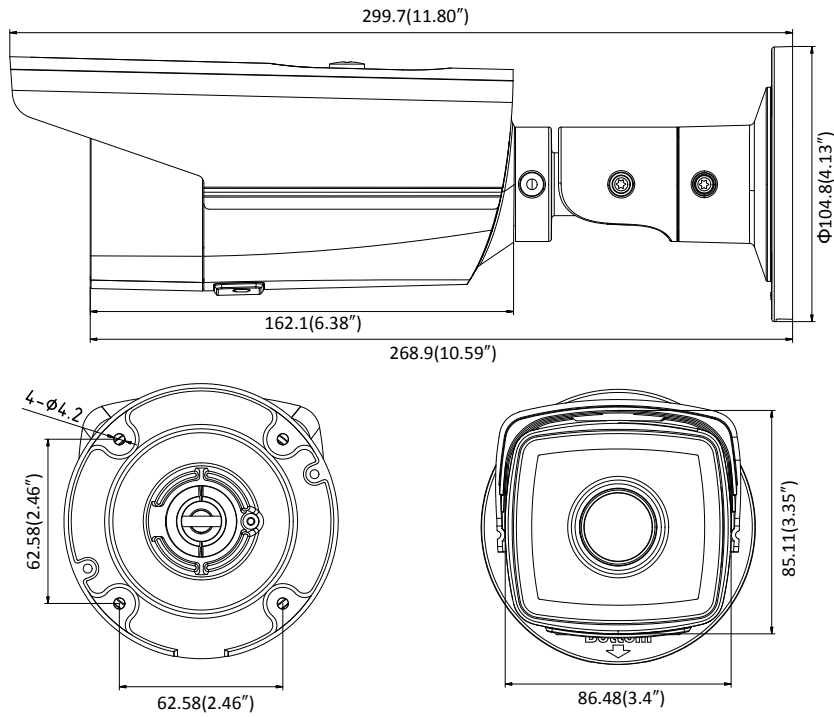

Dimensions

Unit: mm

Accessories

Distributed by

HIKVISION

Headquarters
No.555 Qianmo Road, Binjiang District,
Hangzhou 310051, China
T +86-571-8807-5998
overseasbusiness@hikvision.com

Hikvision USA
T +1-909-895-0400
sales.usa@hikvision.com

Hikvision Italy
T +39-0438-6902
info.it@hikvision.com

Hikvision Singapore
T +65-6684-4718
sg@hikvision.com

Hikvision Africa
T +27 (0) 0351172
sale.africa@hikvision.com

Hikvision Europe
T +31-23-55-42-770
info.eu@hikvision.com

Hikvision France
T +33(0)1-85-330-450
info.fr@hikvision.com

Hikvision Oceania
T +61-2-8599-4233
salesau@hikvision.com

Hikvision Hong Kong
T +852-2151-1761

Hikvision Middle East
T +971-4-8816086
salesme@hikvision.com

Hikvision Spain
T +34-91-737-16-55
info.es@hikvision.com

Hikvision Canada
T +1-909-895-0400
sales.usa@hikvision.com

Hikvision Russia
T +7-495-669-67-99
sateru@hikvision.com

Hikvision Poland
T +48-22-460-01-50
poland@hikvision.com

Hikvision Korea
T +82-31-731-8841
sales.korea@hikvision.com

Hikvision India
T +91-22-28469900
sales@pramahikvision.com

Hikvision UK
T +01628-902140
support.uk@hikvision.com

Hikvision Brazil
T +55 11 3318-0050
Latam.support@hikvision.com