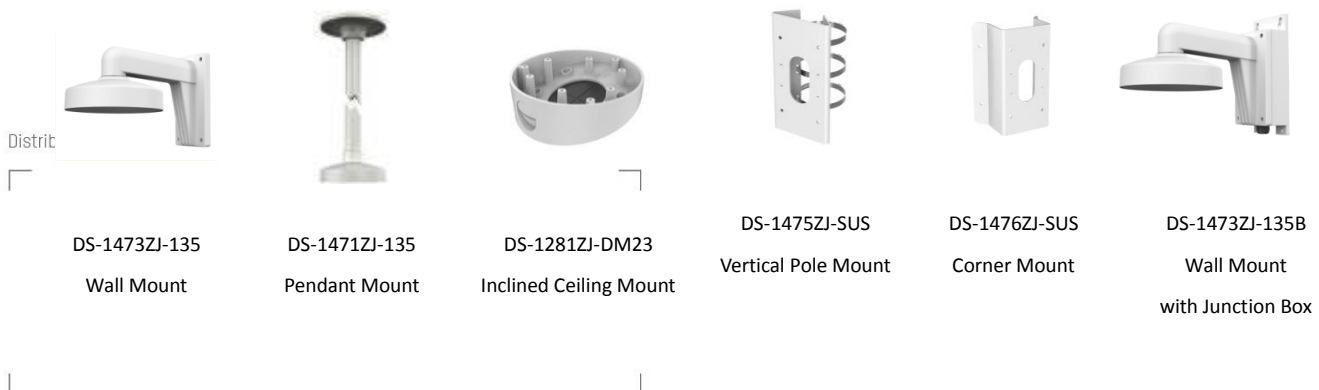

HIKVISION®

Headquarters

No.555 Qianmo Road, Binjiang District,
Hangzhou 310051, China
T +86-571-8807-5998
overseasbusiness@hikvision.com

Hikvision USA
T +1-909-895-0400
sales.usa@hikvision.com

Hikvision Australia
T +61-2-8599-4233
salesau@hikvision.com

Hikvision India
T +91-22-28469900
sales@pramahikvision.com

Hikvision Canada
T +1-866-200-6690
sales.canada@hikvision.com

Hikvision Thailand
T +662-275-9949
sales.thailand@hikvision.com

Hikvision Europe
T +31-23-5542770
sales.eu@hikvision.com

Hikvision Italy
T +39-0438-6902
info.it@hikvision.com

Hikvision Brazil
T +55 11 3318-0050
Latam.support@hikvision.com

Hikvision Turkey
T +90 [216]521 7070- 7074
sales.tr@hikvision.com

Hikvision Malaysia
T +601-7652-2413
sales.my@hikvision.com

Hikvision UK & Ireland
T +01628-902140
sales.uk@hikvision.com

Hikvision South Africa
Tel: +27 (10) 0351172
sale.africa@hikvision.com

Hikvision France
T +33(0)1-85-330-450
info.fr@hikvision.com

Hikvision Kazakhstan
T +7-727-9730667
nikia.panfilov@hikvision.ru

Hikvision Vietnam
T +84-974270888
sales.vt@hikvision.com

Hikvision UAE
T +971-4-4432090
salesme@hikvision.com

Hikvision Singapore
T +65-6684-4718
sg@hikvision.com

Hikvision Spain
T +34-91-737-16-55
info.es@hikvision.com

Hikvision Tashkent
T +99-87-1238-9438
uzb@hikvision.ru

Hikvision Hong Kong
T +852-2151-1761
info.hk@hikvision.com

Hikvision Russia
T +7-495-669-67-99
saleru@hikvision.com

Hikvision Korea
T +82-(0)31-731-8817
sales.korea@hikvision.com

Hikvision Poland
T +48-22-460-01-50
info.pl@hikvision.com

Hikvision Indonesia
T +62-21-2933759
Sales.Indonesia@hikvision.com

Hikvision Colombia
sales.colombia@hikvision.com