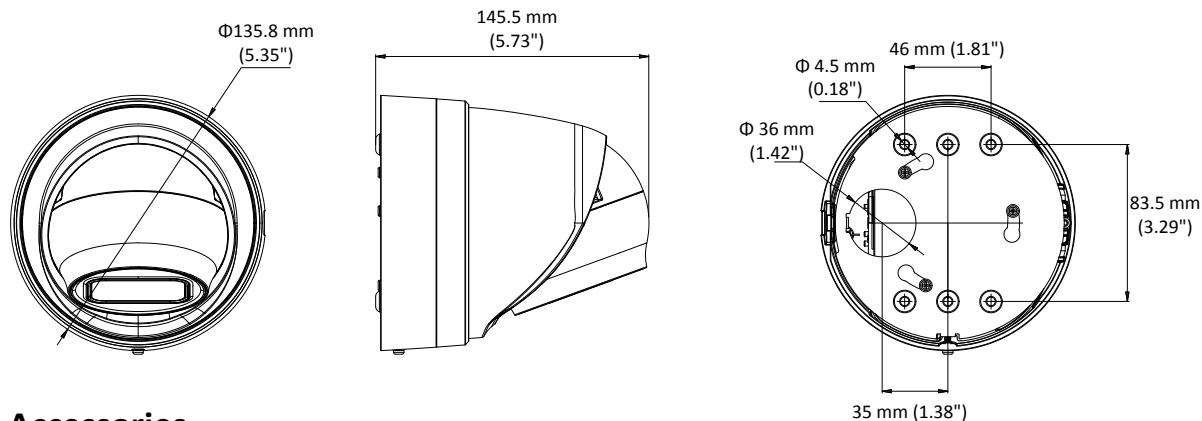

Available Model:

DS-2CD2H85FWD-IZS

Dimensions

Accessories