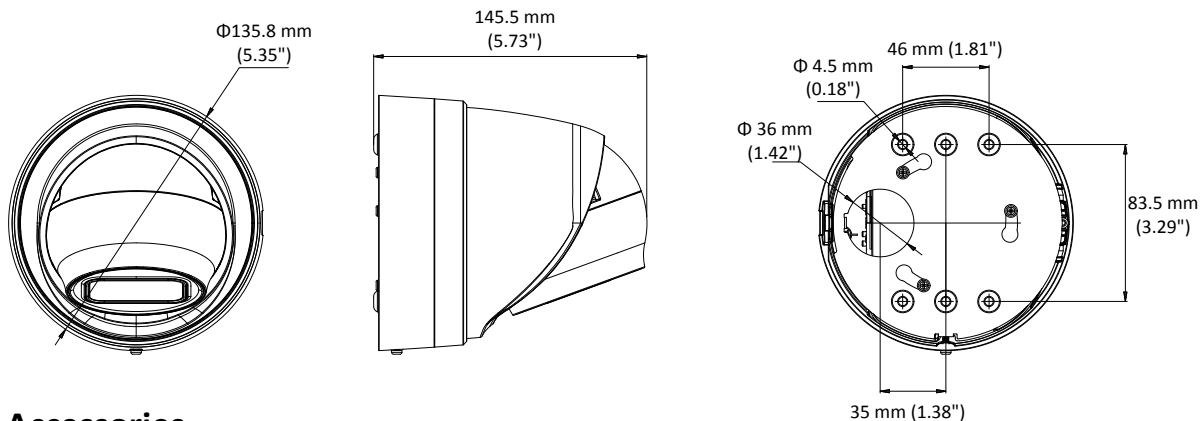

Available Model:

DS-2CD2H85FWD-IZS

Dimensions

Accessories