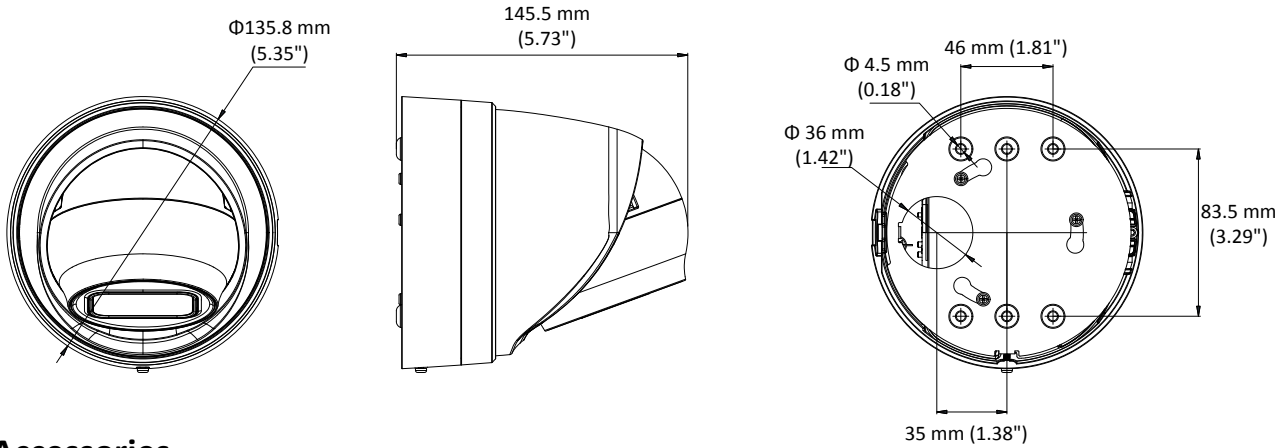

Available Model:

DS-2CD2H25FWD-IZS

Dimensions

Accessories