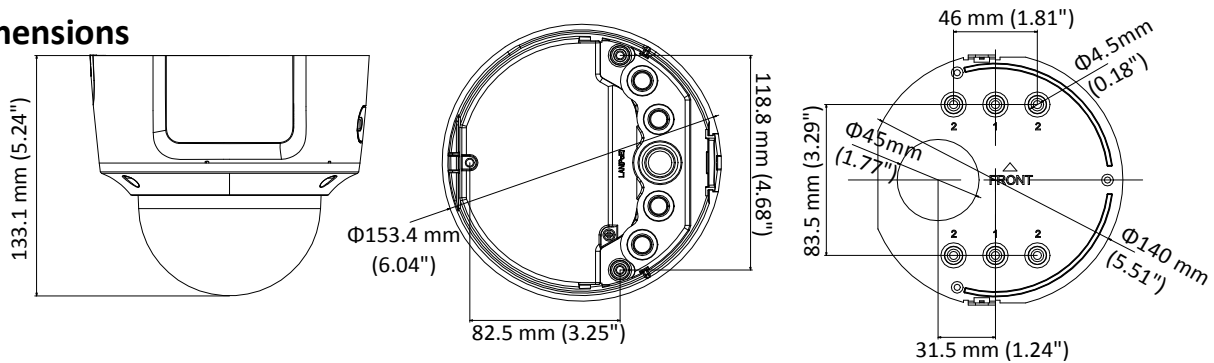

Available Model:

DS-2CD2785FWD-IZS

Dimensions

Accessories

DS-1475ZJ-SUS
Vertical Pole Mount

DS-1476ZJ-SUS
Corner Mount

Distributed by