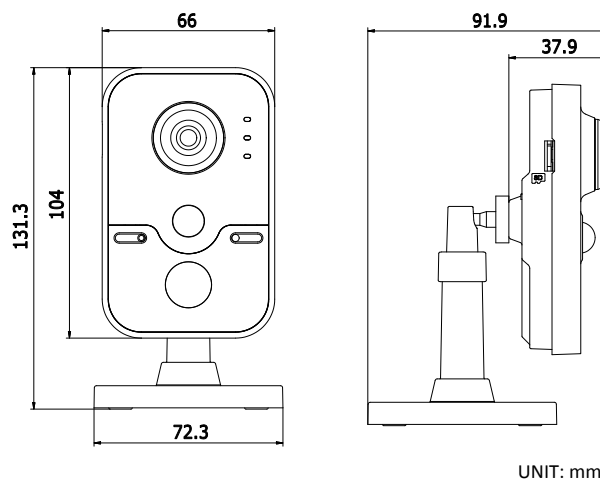

Security	64/128-bit WEP, WPA/WPA2, WPA-PSK/WPA2-PSK, WPS
Transmit Output Power	11b: 17±1.5dBm @ 11Mbps 11g: 14±1.5dBm @ 54Mbps 11n: 12.5±1.5dBm
Reception Sensitivity	11b: -90dBm @ 11Mbps (Typical) 11g: -75dBm @ 54Mbps (Typical) 11n: -74dBm (Typical)
Transfer Rates	11b: 11Mbps, 11g: 54Mbps, 11n: up to 150Mbps
Wireless Range	50 meters (The performance varies based on actual environment)
General	
Operating Conditions	-10 °C – 40°C (14 °F – 104 °F), Humidity 95% or less (non-condensing)
Power Supply	12 VDC ± 25%, PoE (802.3af)
Power Consumption	Max. 5W
PIR	Angle: 90°, Range: 8m
IR Range	Approx. 10 meters
Dimensions	72.3 × 91.9 × 131.3mm (2.85" × 3.62" × 5.17")
Material	Plastic
Weight	400g (0.88lbs)

Ordering Models

DS-2CD2422FWD-IW

Dimensions