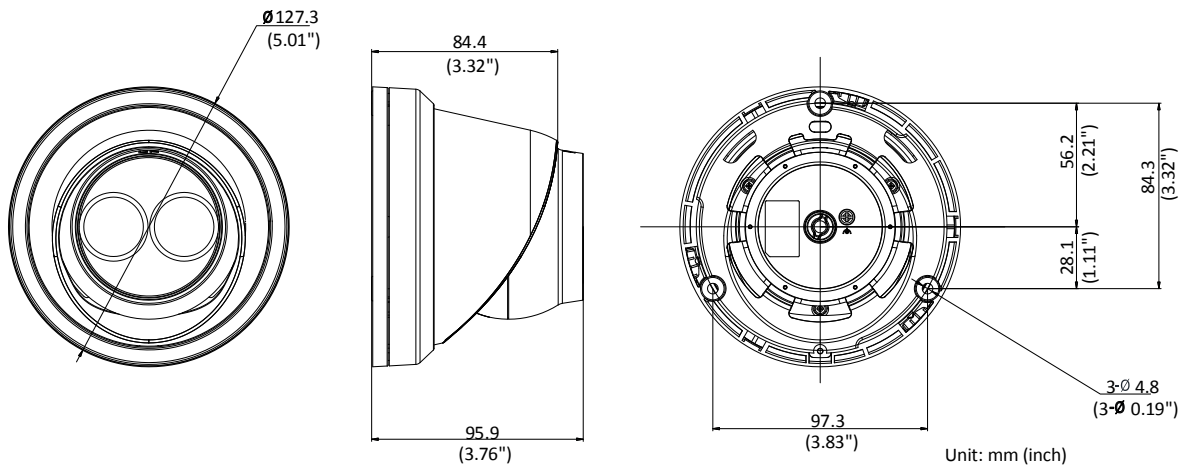

Dimensions

Accessories

Distributed by

HIKVISION®

Headquarters

No.555 Qianmo Road, Binjiang District,
Hangzhou 310051, China
T +86-571-8807-5998
overseasbusiness@hikvision.com

Hikvision USA
T +1-909-895-0400
sales.usa@hikvision.com

Hikvision Europe
T +31-23-55-42-770
info.eu@hikvision.com

Hikvision Middle East
T +971-4-8816086
salesme@hikvision.com

Hikvision Russia
T +7-495-669-67-99
saleru@hikvision.com

Hikvision India
T +91-22-28469900
sales@pramahikvision.com

Hikvision Italy
T +39-0438-6902
info.it@hikvision.com

Hikvision France
T +33(0)1-85-330-450
info.fr@hikvision.com

Hikvision Spain
T +34-91-737-16-55
info.es@hikvision.com

Hikvision Poland
T +48-22-460-01-50
potand@hikvision.com

Hikvision UK
T +01628-902140
support.uk@hikvision.com

Hikvision Singapore
T +65-6684-4718
sg@hikvision.com

Hikvision Oceania
T +61-2-8599-4233
salesau@hikvision.com

Hikvision Canada
T +1-909-895-0400
sales.usa@hikvision.com

Hikvision Korea
T +82-31-731-8841
sales.korea@hikvision.com

Hikvision Brazil
T +55 11 3318-0050
Latam.support@hikvision.com

Hikvision Africa
T +27 (0) 0351172
sale.africa@hikvision.com

Hikvision Hong Kong
T +852-2151-1761