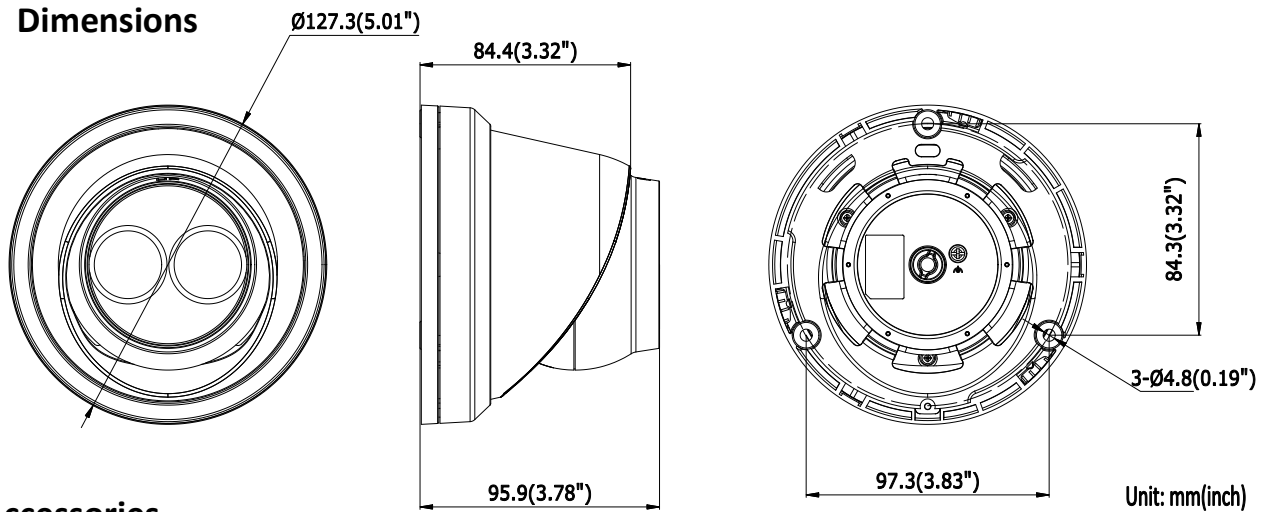

Dimensions

Accessories

Distributed by

HIKVISION®

Headquarters

No.555 Qianmo Road, Binjiang District,
Hangzhou 310051, China
T +86-571-8807-5998
overseasbusiness@hikvision.com

Hikvision USA
T +1-909-895-0400
sales.usa@hikvision.com

Hikvision Italy
T +39-0438-6902
info.it@hikvision.com

Hikvision Singapore
T +65-6684-4718
sg@hikvision.com

Hikvision Africa
T +27 (0) 0351172
sale.africa@hikvision.com

Hikvision Europe
T +31-23-55-42-770
info.eu@hikvision.com

Hikvision France
T +33(0)1-85-330-450
info.fr@hikvision.com

Hikvision Oceania
T +61-2-8599-4233
salesau@hikvision.com

Hikvision Hong Kong
T +852-2151-1761

Hikvision Middle East
T +971-4-8816086
salesme@hikvision.com

Hikvision Spain
T +34-91-737-16-55
info.es@hikvision.com

Hikvision Canada
T +1-909-895-0400
sales.usa@hikvision.com

Hikvision Russia
T +7-495-669-67-99
saleru@hikvision.com

Hikvision Poland
T +48-22-460-01-50
potand@hikvision.com

Hikvision Korea
T +82-31-731-8841
sales.korea@hikvision.com

Hikvision India
T +91-22-28469900
sales@pramahikvision.com

Hikvision UK
T +01628-902140
support.uk@hikvision.com

Hikvision Brazil
T +55 11 3318-0050
Latam.support@hikvision.com