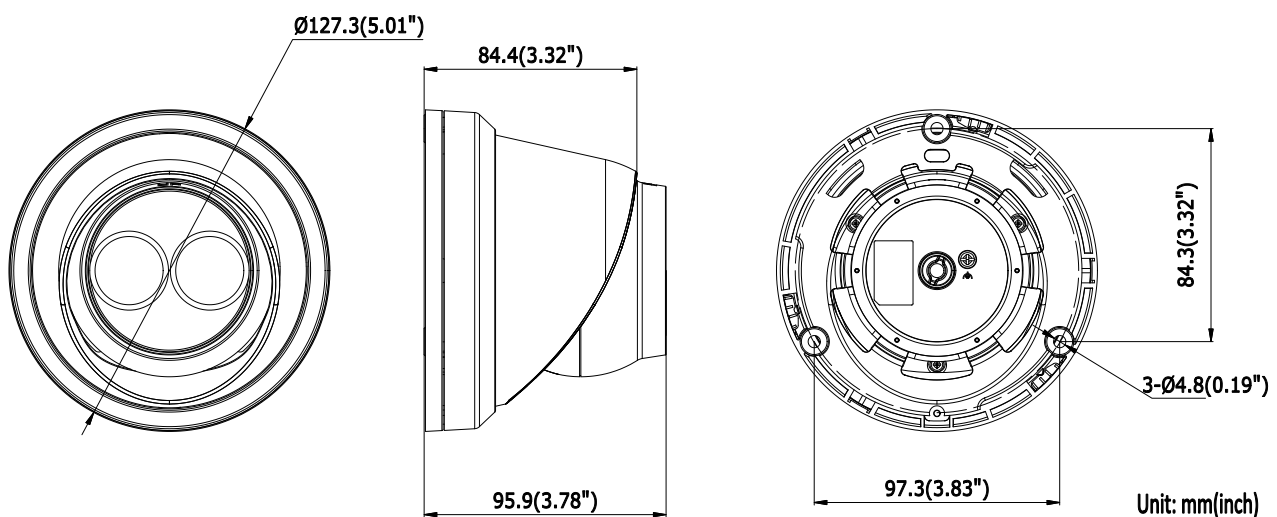

General Function	One-key Reset, Dual-VCA, Anti-Flicker, Heartbeat, Mirror, Password Protection, Privacy Mask, Watermark, IP Address Filter
<b>Interface</b>	
Communication Interface	1 RJ45 10M/100M self-adaptive Ethernet port
On-board Storage	Built-in microSD/SDHC/SDXC slot, up to 128 GB
<b>Smart Feature-set</b>	
Behavior Analysis	Line crossing detection, intrusion detection, unattended baggage detection, object removal detection
Exception Detection	Scene change detection
Line Crossing Detection	Cross a pre-defined virtual line, up to 1 pre-defined virtual lines supported
Intrusion Detection	Enter and loiter in a pre-defined virtual region, up to 1 pre-defined virtual regions supported
Object Removal Detection	Objects removed from the pre-defined region, such as the exhibits on display.
Unattended Baggage Detection	Objects left over in the pre-defined region such as the baggage, purse, dangerous materials
Face Detection	Human face appears in the image can be detected and trigger linkage method
<b>General</b>	
Operating Conditions	-30 °C to +60 °C (-22 °F to +140 °F), Humidity 95% or less (non-condensing)
Power Supply	12 VDC ± 25%, 6W PoE(802.3af, 36 to 57V, class 3), 7W
IR Range	Up to 30 m
Protection Level	IP67
Dimensions	Camera: $\Phi$ 127.3 × 95.9 mm (5.01" × 3.78") Package: 150 × 150 × 141 mm (5.91" × 5.91" × 5.55")
Weight	Camera: 620 g (1.37 lb.)

## Dimensions