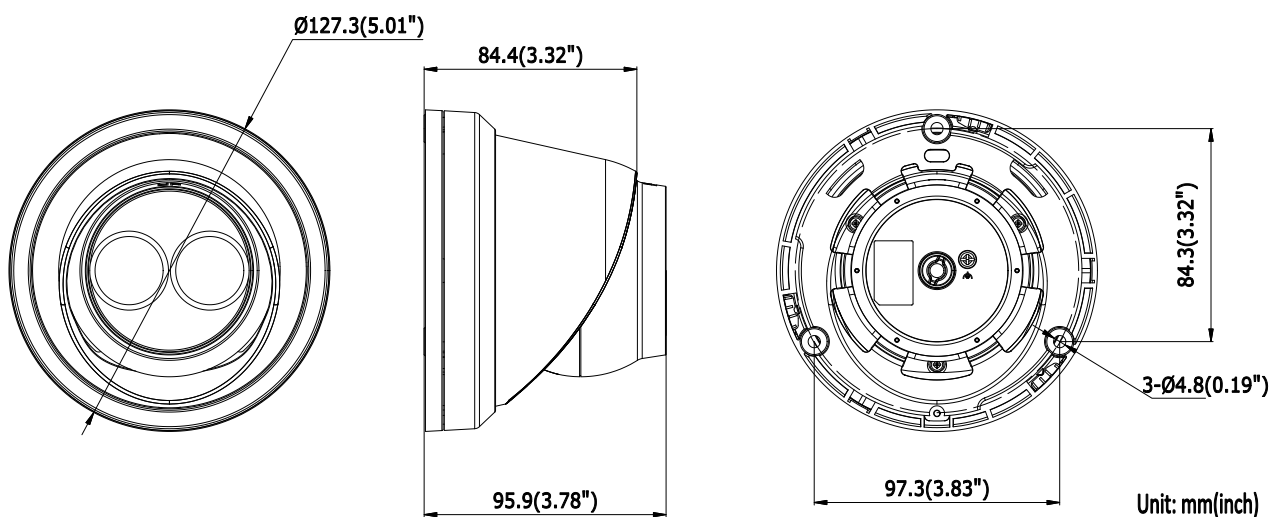

General Function	One-key Reset, Dual-VCA, Anti-Flicker, Heartbeat, Mirror, Password Protection, Privacy Mask, Watermark, IP Address Filter
Interface	
Communication Interface	1 RJ45 10M/100M self-adaptive Ethernet port
On-board Storage	Built-in microSD/SDHC/SDXC slot, up to 128 GB
Smart Feature-set	
Behavior Analysis	Line crossing detection, intrusion detection, unattended baggage detection, object removal detection
Exception Detection	Scene change detection
Line Crossing Detection	Cross a pre-defined virtual line, up to 1 pre-defined virtual lines supported
Intrusion Detection	Enter and loiter in a pre-defined virtual region, up to 1 pre-defined virtual regions supported
Object Removal Detection	Objects removed from the pre-defined region, such as the exhibits on display.
Unattended Baggage Detection	Objects left over in the pre-defined region such as the baggage, purse, dangerous materials
Face Detection	Human face appears in the image can be detected and trigger linkage method
General	
Operating Conditions	-30 °C to +60 °C (-22 °F to +140 °F), Humidity 95% or less (non-condensing)
Power Supply	12 VDC ± 25%, 6W PoE(802.3af, 36 to 57V, class 3), 7W
IR Range	Up to 30 m
Protection Level	IP67
Dimensions	Camera: Φ 127.3 × 95.9 mm (5.01" × 3.78") Package: 150 × 150 × 141 mm (5.91" × 5.91" × 5.55")
Weight	Camera: 620 g (1.37 lb.)

Available Models

DS-2CD2335FWD-I

Dimensions