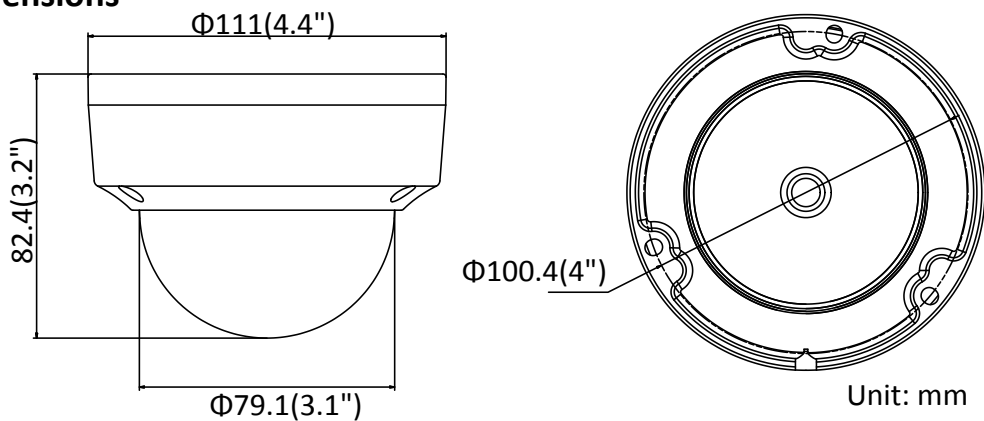

Dimensions

Accessories

Distributed by