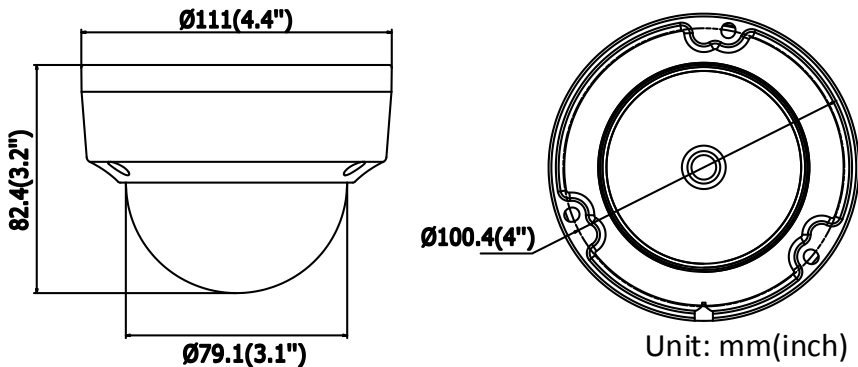

Dimensions

Accessories

Distributed by

Headquarters

No.555 Qianmo Road, Binjiang District,
Hangzhou 310051, China
T +86-571-8807-5998
overseasbusiness@hikvision.com

Hikvision USA
T +1-909-895-0400
sales.usa@hikvision.com

Hikvision Australia
T +61-2-8599-4233
salesau@hikvision.com

Hikvision India
T +91-22-28469900
sales@pramahikvision.com

Hikvision Canada
T +1-866-200-6690
sales.canada@hikvision.com

Hikvision Thailand
T +662-275-9949
sales.thailand@hikvision.com

Hikvision Europe
T +31-23-5542770
sales.eu@hikvision.com

Hikvision Italy
T +39-0438-6902
info.it@hikvision.com

Hikvision Brazil
T +55 11 3318-0050
Latam.support@hikvision.com

Hikvision Turkey
T +90 (216)521 7070- 7074
sales.tr@hikvision.com

Hikvision Malaysia
T +601-7652-2413
sales.my@hikvision.com

Hikvision UK & Ireland
T +01628-902140
sales.uk@hikvision.com

Hikvision South Africa
Tel: +27 (10) 0351172
sale.africa@hikvision.com

Hikvision France
T +33(0)1-85-330-450
info.fr@hikvision.com

Hikvision Kazakhstan
T +7-727-9730667
nikia.panfilov@hikvision.ru

Hikvision Vietnam
T +84-974270888
sales.vt@hikvision.com

Hikvision UAE
T +971-4-4432090
salesme@hikvision.com

Hikvision Singapore
T +65-6684-4718
sg@hikvision.com

Hikvision Spain
T +34-91-737-16-55
info.es@hikvision.com

Hikvision Tashkent
T +99-87-1238-9438
uzb@hikvision.ru

Hikvision Hong Kong
T +852-2151-1761
info.hk@hikvision.com

Hikvision Russia
T +7-495-669-67-99
saleru@hikvision.com

Hikvision Korea
T +82-(0)31-731-8817
sales.korea@hikvision.com

Hikvision Poland
T +48-22-460-01-50
info.pl@hikvision.com

Hikvision Indonesia
T +62-21-2933759
Sales.Indonesia@hikvision.com

Hikvision Colombia
sales.colombia@hikvision.com