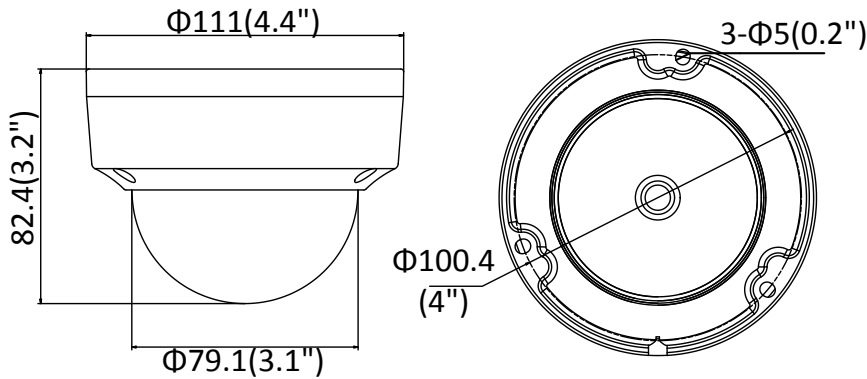

Dimensions

Unit: mm

Accessories

Distributed by