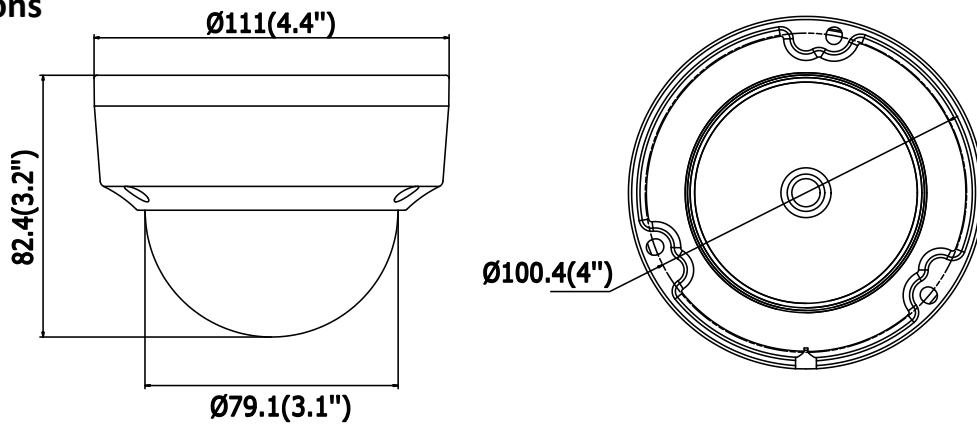

Dimensions

Unit: mm

Accessories

DS-1259ZJ

DS-1272ZJ-110

DS-1272ZJ-110B

DS-1271ZJ-110

DS-1280ZJ-DM18

DS-1276ZJ

DS-1275ZJ

DS-1250ZJ

Distributed by