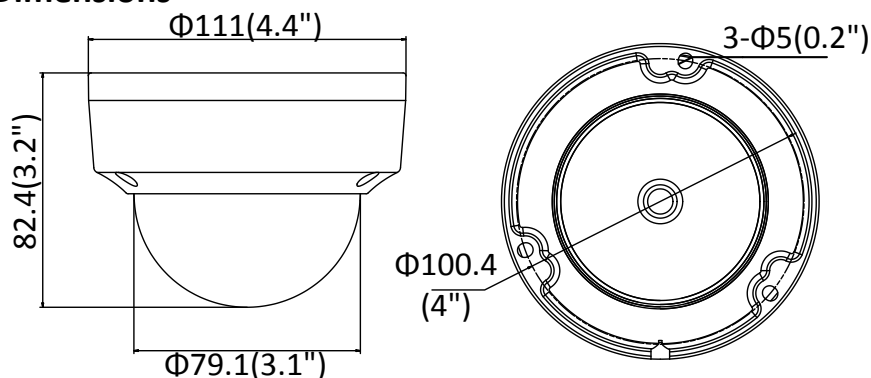

Dimensions

Unit: mm

Accessories

DS-1259ZJ

DS-1272ZJ-110

DS-1272ZJ-110B

DS-1271ZJ-110

DS-1280ZJ-DM18

DS-1276ZJ

DS-1275ZJ

DS-1250ZJ

Distributed by