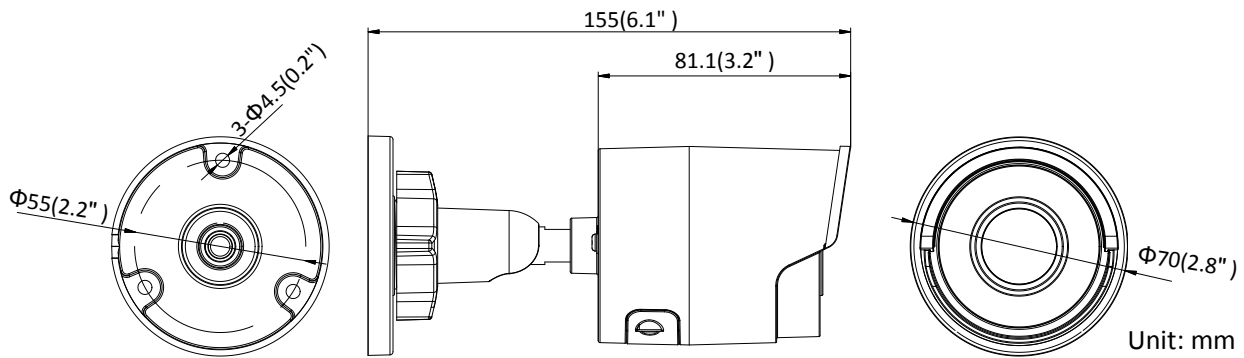

Dimensions