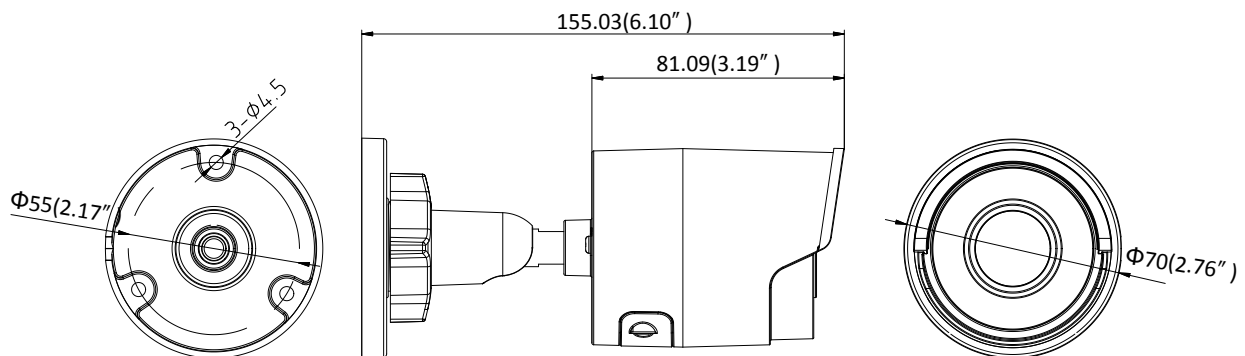

General Function	One-key Reset, Anti-Flicker, Heartbeat, Mirror, Password Protection, Privacy Mask, Watermark, IP Address Filter
<b>Smart Feature-set</b>	
Behavior Analysis	Line crossing detection, intrusion detection, unattended baggage detection, object removal detection
Line Crossing Detection	Cross a pre-defined virtual line, up to 1 pre-defined virtual lines supported
Intrusion Detection	Enter and loiter in a pre-defined virtual region, up to 1 pre-defined virtual regions supported
Object Removal Detection	Objects removed from the pre-defined region, such as the exhibits on display.
Unattended Baggage Detection	Objects left over in the pre-defined region such as the baggage, purse, dangerous materials
Face Detection	Human face appears in the image can be detected and trigger linkage method
<b>Interface</b>	
Communication Interface	1 RJ45 10M/100M self-adaptive Ethernet port
On-board Storage	Built-in microSD/SDHC/SDXC slot, up to 128 GB
<b>General</b>	
Operating Conditions	-30 °C to +60 °C (-22 °F to +140 °F), Humidity 95% or less (non-condensing)
Power Supply	12 VDC ± 25%, 6W PoE(802.3af, class 3), 7W
IR Range	Up to 30 m
Protection Level	IP67
Dimensions	Camera: $\Phi 70 \times 155.03$ mm ( $\Phi 2.76'' \times 6.1''$ ) Package: $216 \times 121 \times 118$ mm ( $8.5'' \times 4.76'' \times 4.65''$ )
Weight	Camera: 410 g (0.9 lb.)

## Dimensions