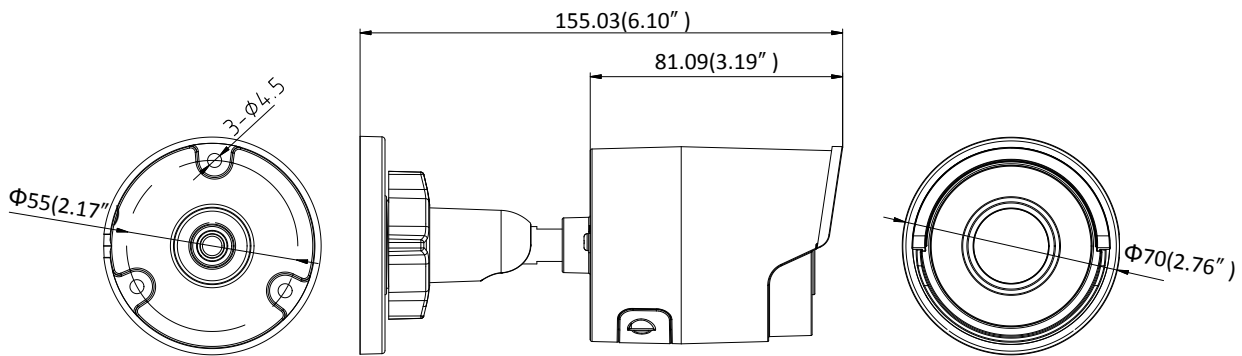

Dimensions