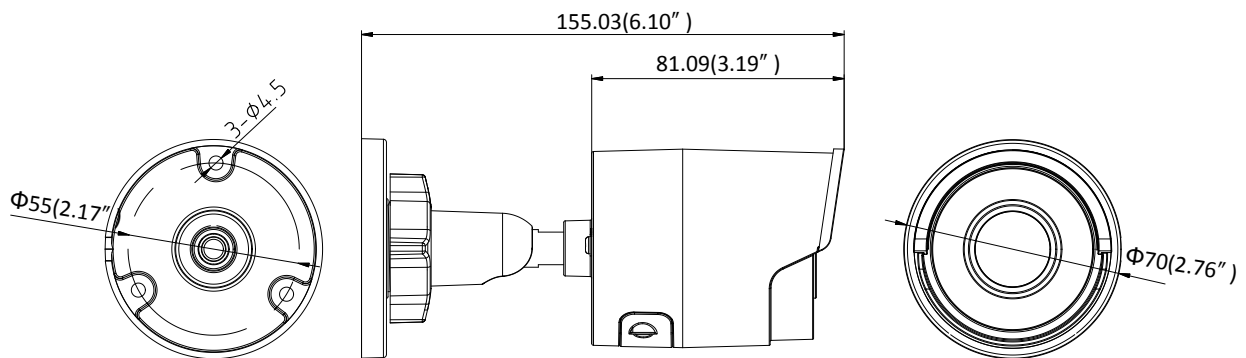

Available Models

DS-2CD2035FWD-I

Dimensions

Unit: mm