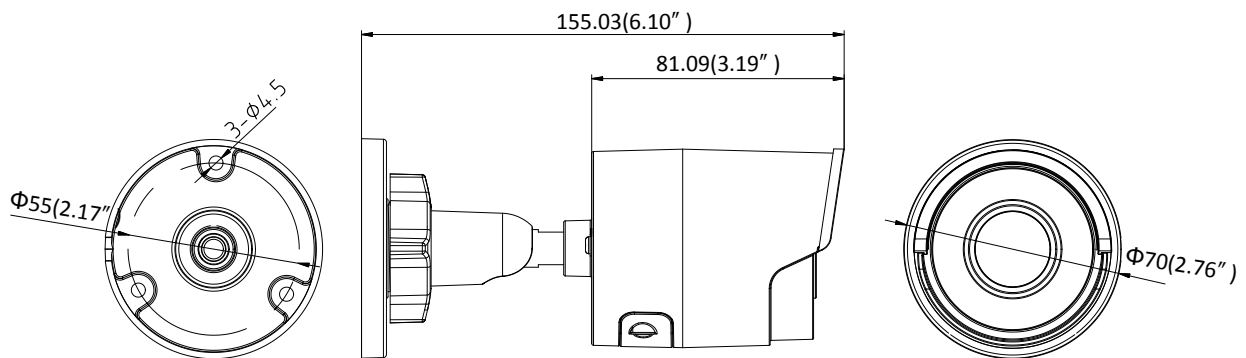

General Function	One-key Reset, Anti-Flicker, Heartbeat, Mirror, Password Protection, Privacy Mask, Watermark, IP Address Filter
<b>Interface</b>	
Communication Interface	1 RJ45 10M/100M self-adaptive Ethernet port
On-board Storage	Built-in microSD/SDHC/SDXC slot, up to 128 GB
<b>Smart Feature-set</b>	
Behavior Analysis	Line crossing detection, intrusion detection, unattended baggage detection, object removal detection
Exception Detection	Scene change detection
Line Crossing Detection	Cross a pre-defined virtual line, up to 1 pre-defined virtual lines supported
Intrusion Detection	Enter and loiter in a pre-defined virtual region, up to 1 pre-defined virtual regions supported
Object Removal Detection	Objects removed from the pre-defined region, such as the exhibits on display.
Unattended Baggage Detection	Objects left over in the pre-defined region such as the baggage, purse, dangerous materials
Face Detection	Human face appears in the image can be detected and trigger linkage method
<b>General</b>	
Operating Conditions	-30 °C to +60 °C (-22 °F to +140 °F), Humidity 95% or less (non-condensing)
Power Supply	12 VDC ± 25%, 5.5W PoE(802.3af, class 3), 7W
IR Range	Up to 30 m
Protection Level	IP67
Dimensions	Camera: $\Phi 70 \times 155.03$ mm ( $\Phi 2.76'' \times 6.1''$ ) Package: $216 \times 121 \times 118$ mm ( $8.5'' \times 4.76'' \times 4.65''$ )
Weight	Camera: 410 g (0.9 lb.)

## Dimensions

Unit: mm