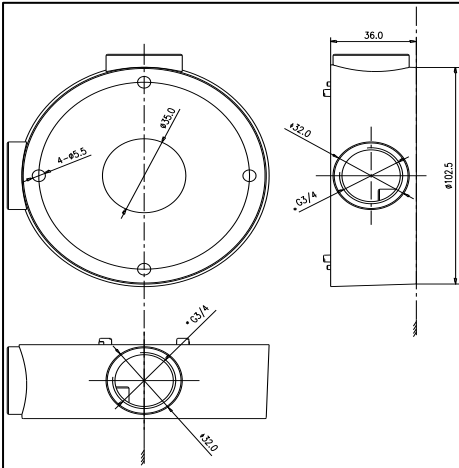

DS-1260ZJ

Junction Box for Bullet Camera

Features:

- Aluminum alloy material with surface spray treatment

Dimension:

Order Model:

DS-1260ZJ

Parameter:

Model	DS-1260ZJ
Parameters	Junction Box for Bullet Camera
Appearance	Hikvision White
Material	Aluminum Alloy
Dimension	Φ 88.5 mm
Weight	251g

Notice:

- The bracket should be installed on flat wall
- Waterproof rubber is necessary for outdoor application
- The wall must be capable of supporting over 3 times as much as the total weight of the camera and the mount.
- The maximum load capacity of the bracket is 4.5KG

Note: The actual dome camera may vary from the picture above.