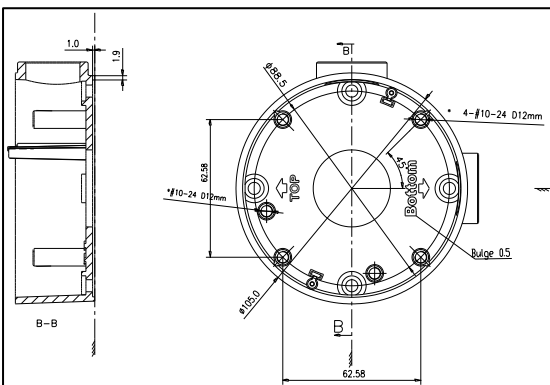

DS-1260ZJ

Junction Box for Bullet Camera

Features:

- Aluminum alloy material with surface spray treatment

Dimension:

Order Model:

DS-1260ZJ

Parameter:

Model	DS-1260ZJ
Parameters	Junction Box for Bullet Camera
Appearance	Hikvision White
Material	Aluminum Alloy
Dimension	Φ 88.5 mm
Weight	251g

Notice:

- The bracket should be installed on flat wall
- Waterproof rubber is necessary for outdoor application
- The wall must be capable of supporting over 3 times as much as the total weight of the camera and the mount.
- The maximum load capacity of the bracket is 4.5KG

Note: The actual dome camera may vary from the picture above.