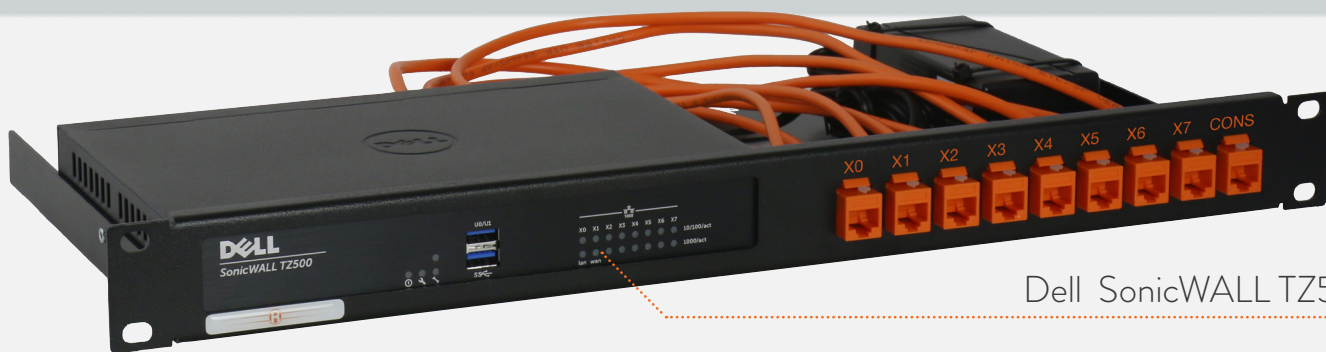

Productline
SW-RACK

Type
RM-SW-T5

Supported model **DELL SONICWALL TZ500**

DIMENSIONS 1U
COLOR RAL 9005 Black
PACKING DIMENSIONS 11 x 53 x 27 cm
PRODUCT DIMENSIONS 44 x 482 x 217 mm
(height x width x depth)

Dell SonicWALL TZ500

RACKMOUNT YOUR DELL SONICWALL WITH **SW-RACK**

The **RM-SW-T5** will clean up your 19 inch rack and increase the reliability of your Dell SonicWALL. Next to standard models, Rackmount.IT can provide custom made kits in any color on project bases. Key features are:

- Easy 5-minute assembly in a 19 inch rack.
- Network connections are positioned in the front.
- Prevention of accidental loss of power because of the fixated power supply.
- The complete set includes cables and keystones.