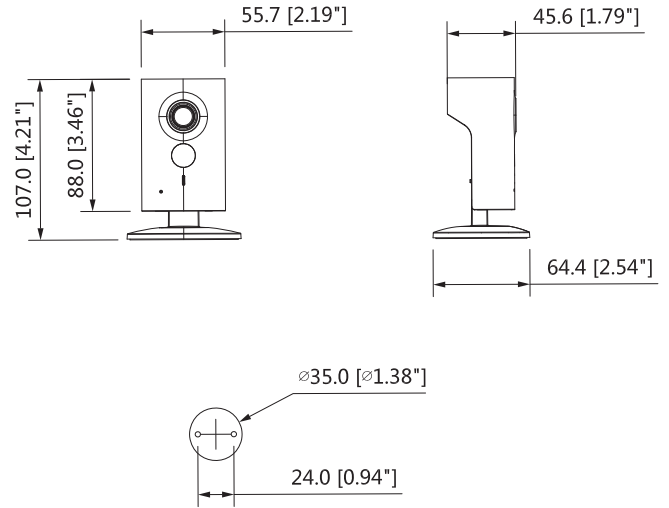

Construction

Casing	Plastic
Dimensions	64.4mm*55.7mm*107mm(2.54" x2.19"x4.21")
Net Weight	0.135Kg(0.30lb)
Gross Weight	0.36Kg(0.79lb)

Dimensions (mm/inch)

Ordering Information

Type	Part Number	Description
3MP Camera	DH-IPC-C35P	3MP C Series Wi-Fi Network Camera, PAL
	DH-IPC-C35N	3MP C Series Wi-Fi Network Camera, NTSC
	IPC-C35P	3MP C Series Wi-Fi Network Camera, PAL
	IPC-C35N	3MP C Series Wi-Fi Network Camera, NTSC