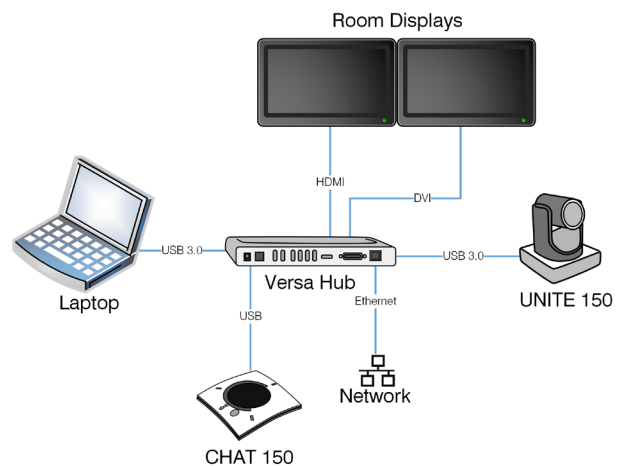

Central Versa hub

Connects your laptop via single USB 3.0 connection to:

- + Dual displays
- + Camera
- + Audio
- + Network

UNITE 150 USB PTZ camera

- + Full HD video with 1080p@30fps
- + 12x optical zoom, 73° wide angle
- + Backlight compensation
- + Super-high SNR
- + Advanced 2D and 3D noise reduction

Conference Rooms

Components

UNITE 150 USB PTZ Camera

CHAT 150 Speakerphone

Versa Hub

Note: Components not shown to scale.

Connection Diagram

PRODUCT SPECIFICATIONS

System Includes

- Versa Hub
- CHAT 150 Speakerphone
- UNITE 150 USB PTZ Camera
- Remote control
- Spontania Pro Meeting Room for one year
- Power supply and cables
- Two-year support and maintenance with warranty

Versa Hub

- 1x USB 3.0 (Type-B) for laptop*
- 2x USB 3.0 (Type-A) for UNITE camera & CHAT Speakerphone
- 4x USB 2.0 ports
- 1x HDMI out
- 1x DVI out

*Requires DisplayLink driver on laptop to support USB 3.0