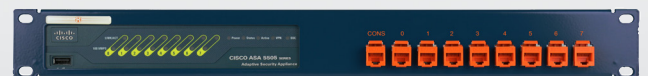

Productline
CISRACK

Type
RM-CI-T1

Supported models
CISCO ASA 5505
CISCO WLC-2106
CISCO WLC-2112
CISCO WLC-2125

DIMENSIONS 1.3U
COLOR RAL 5020 Oceanblue
PACKING DIMENSIONS 11 x 53 x 27 cm
PRODUCT DIMENSIONS 57 x 482 x 217 mm
(height x width x depth)

Cisco appliance

RACKMOUNT YOUR CISCO WITH CISRACK

The **RM-CI-T1** will clean up your 19 inch rack and increase the reliability of your Cisco. Next to standard models, Rackmount.IT can provide custom made kits in any color on project bases. Key features are:

- Easy 5-minute assembly in a 19 inch rack.
- Network connections are positioned in the front.
- Prevention of accidental loss of power because of the fixated power supply.
- The complete set includes cables and keystones.