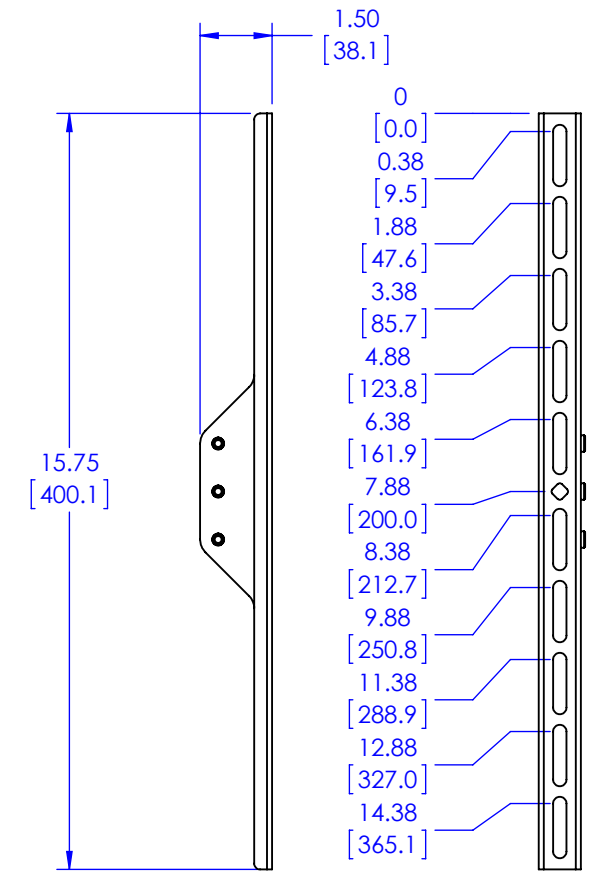

MAX SPACING ON MCM1U  
48" (1220 mm)  
MAX SPACING ON LCM1U  
54" (1372 mm)

**THE INFORMATION AND DESIGNS CONTAINED IN THIS DRAWING ARE CONFIDENTIAL AND THE PROPRIETARY PROPERTY OF MILESTONE AV TECHNOLOGIES NEITHER THIS DESIGN NOR ANY INFORMATION CONTAINED IN THIS DRAWING MAY BE REPRODUCED OR DISCLOSED TO OTHERS WITHOUT THE EXPRESS WRITTEN CONSENT OF MILESTONE AV TECHNOLOGIES.**

CAD GENERATED DRAWING, DO NOT MANUALLY UPDATE.			6436 CITY WEST PKWY EDEN PRAIRIE MN, 55344 PHONE: 866-977-3901 FAX: 877-894-6918		
DRAWN BY	JAB	9/18/2012	DESCRIPTION		
ENG APPROVAL			FCA535 TECH DRAWING		
MFG APPROVAL			MODEL NO.		
QA APPROVAL			FCA535		
SHEET 1 OF 1		SCALE	SIZE	DWG. NO.	REV.
		1:4	B	TECH-000226	00