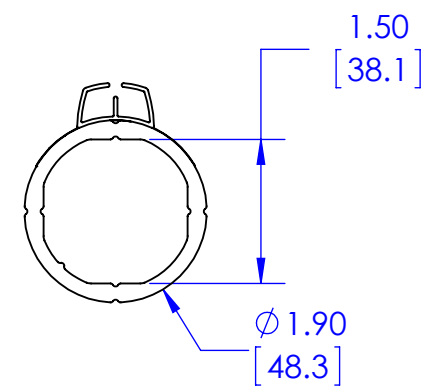

- NOTES:**
1. CPAE STYLE COLUMNS ARE AVAILABLE IN A VARIETY OF LENGTHS
 2. THE PART NUMBER WILL DESIGNATE THE LENGTH
 3. STANDARD COLOR IS BLACK. AN 'S' OR 'W' AT THE END OF THE PART NUMBER SIGNIFIES SILVER OR WHITE, RESPECTIVELY

EXAMPLES: CPAE030 = 30CM LONG, BLACK
 CPAE150W = 150CM LONG, WHITE

THE INFORMATION AND DESIGNS CONTAINED IN THIS DRAWING ARE CONFIDENTIAL AND THE PROPRIETARY PROPERTY OF MILESTONE AV TECHNOLOGIES NEITHER THIS DESIGN NOR ANY INFORMATION CONTAINED IN THIS DRAWING MAY BE REPRODUCED OR DISCLOSED TO OTHERS WITHOUT THE EXPRESS WRITTEN CONSENT OF MILESTONE AV TECHNOLOGIES.