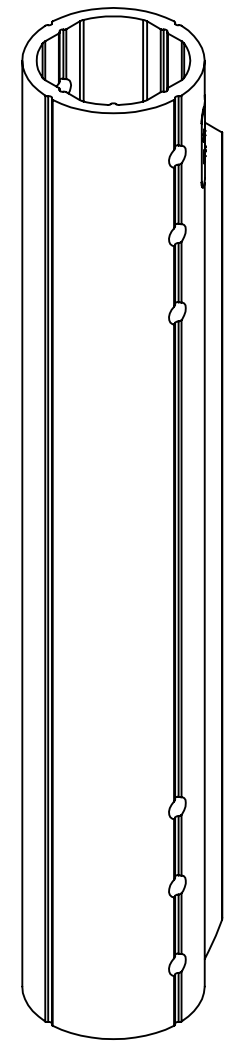

- NOTES:**
1. CPAE STYLE COLUMNS ARE AVAILABLE IN A VARIETY OF LENGTHS
 2. THE PART NUMBER WILL DESIGNATE THE LENGTH
 3. STANDARD COLOR IS BLACK. AN 'S' OR 'W' AT THE END OF THE PART NUMBER SIGNIFIES SILVER OR WHITE, RESPECTIVELY

EXAMPLES: CPAE030 = 30CM LONG, BLACK
 CPAE150W = 150CM LONG, WHITE

THE INFORMATION AND DESIGNS CONTAINED IN THIS DRAWING ARE CONFIDENTIAL AND THE PROPRIETARY PROPERTY OF MILESTONE AV TECHNOLOGIES NEITHER THIS DESIGN NOR ANY INFORMATION CONTAINED IN THIS DRAWING MAY BE REPRODUCED OR DISCLOSED TO OTHERS WITHOUT THE EXPRESS WRITTEN CONSENT OF MILESTONE AV TECHNOLOGIES.

CAD GENERATED DRAWING, DO NOT MANUALLY UPDATE.			6436 CITY WEST PKWY EDEN PRAIRIE MN, 55344 PHONE: 866-977-3901 FAX: 877-894-6918
DRAWN BY	PMS	3/1/2013	
ENG APPROVAL			DESCRIPTION TECH DRAWING, CPAE EXTENSION COLUMNS
MFG APPROVAL			
QA APPROVAL			
SHEET 1 OF 1			MODEL NO. SCALE 1:2 SIZE B DWG. NO. TECH-000313 REV. 00